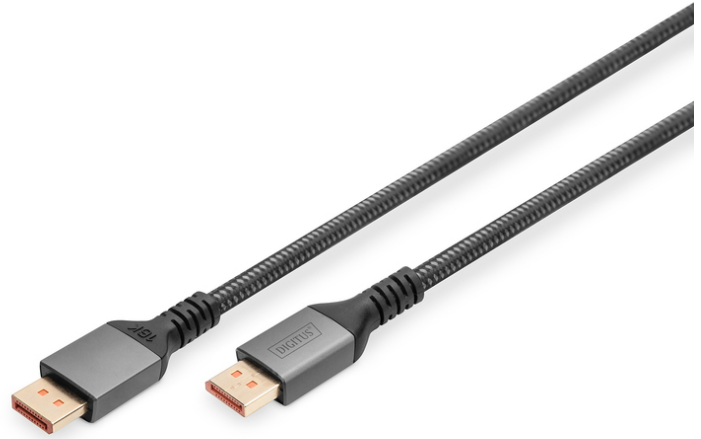

DIGITUS 16K DisplayPort Connection Cable, Version 2.1, 1m, 80G, black

DB-340111-010-S
EAN 4016032491187

Premium DisplayPort Connection Cable, Type DP M/M, 1.0m, Alu Housing, UHD 16K, DP 2.1, bl

With the cable standard 2.1, the DisplayPort cable supports the latest technology and all current requirements – from the transmission of high-resolution UHD 16K content to the support of HDCP and DPCP encryption. HDCP version 2.2 ensures secure transmission of content and protects your media against unauthorized access. Mirror your notebook desktop onto a large monitor or expand your desktop with an additional display using DisplayPort. High-speed data transfer of up to 80 Gbps is possible with this high-quality cable, no judder even during the most demanding graphics applications or games. Not only does this cable support impressive resolutions such as 16K @ 60 Hz, 8K @ 120 Hz, it also enables additional formats including 4K @240 Hz, 2K @ 240 Hz. Versatility is the key here, which makes it ideal for a variety of devices and display configurations. Gold-plated contacts and double shielding of the cable ensure maximum conductivity and interference-free transmission.

Supported video formats: 16K @ 60 Hz, 8K @ 120 Hz, 4K @240 Hz, 2K @ 240 Hz

- Signal transmission rate up to 80Gbps

- Screen resolution up to 16K/60Hz
- Supported resolutions: 16K @ 60 Hz, 8K @ 120 Hz, 4K @240 Hz, 2K @ 240 Hz
- Supports Dynamic HDR 4:4:4 / HDR 10 and 3D
- HDCP version: 2.2
- AWG: 30
- Downwards compatible with DP standards 2.0, 1.4, 1.3 and 1.2
- UHBR20
- AWG: 30
- Color cable: black
- Connector 1: DP, plug
- Connector 2: DP, plug
- Connector surface: gold-plated
- DisplayPort standard: DisplayPort 2.1
- Ferrite filter: none
- HDTV Standard: Ultra HD 8K
- Hoods: Aluminum
- Length: 1 m
- AOC - Active Optical Cable: no
- Shielding: Double shielding