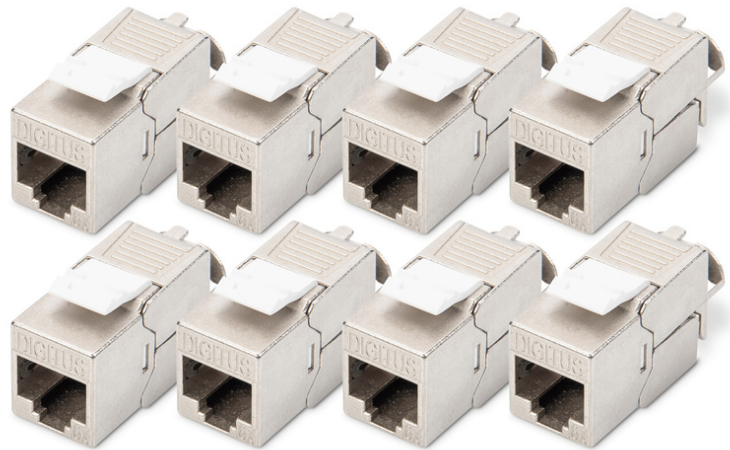

DIGITUS CAT 6A Keystone Module, shielded, toolfree Modul - 8 pcs.

DN-93615-8
EAN 4016032490579

CAT 6A Keystone Jack, shielded, 8 pcs. tool free connection

The shielded cat. 6A keystone module set DN-93615 from DIGITUS® impresses with future-oriented standards and high-end quality for your network. The compact design makes series installation possible in a 483 mm (19") 1U panel. Tool-free installation uses LSA rails color-coded in accordance with EIA/TIA 568 A&B. Its compact design also means that the module fits in design-compatible modular junction boxes.

Quick and safe wire terminations without any special tool

- Category 6A 10GBase-T, 500 MHz
- ISO/IEC 11801 3rd Edition, EN 50173-1
- Suitable for PoE/PoE+/4PPoE (IEEE 802.3af, 802.3at, 802.3bt)
- Suitable for modular patch panel and modular wall outlet installation.
- RJ45-Jack, 8P8C
- Cable installation via insulation-displacement connectors, color coded in accordance with EIA/TIA 568 A & B
- Cable grip and cable fixation using intelligent cable manager
- Tool-free mounting connection
- 360° shield contact

- Case material: Zinc die-cast – nickel-plated
- Contact material: Phosphor bronze
- Contact coating: Nickel, gold-plated 0.5 μ
- Insertion force: Max. 30N (as per IEC 60603-7-51)
- Holding force: 7.7 kg between jack and plug
- Operating temperature range: -20 °C to +70 °C (ISO/IEC 11801, ANSI/TIA 568 C.2)
- Mating cycles: ≥ 750 (ISO/IEC 11801, IEC 60603-7-51)
- Copper cable diameter: AWG (26/7 – 22/1), stranded and solid wire
- Tested with AWG 22/1 solid installation cable
- (DIGITUS® DK-174X-A-VH-X; AWG 22/1 cat. 7A installation cable)
- Dielectric strength: 1000 VDC (contact/contact), 1500 VDC (contact/ground)
- Tool-free installation using LSA insulation-displacement connectors color coded in accordance with EIA/TIA 568 A & B
- Intelligent cable manager (resealable)
- CAT 6A Keystone Module-set: 8 pcs.
- Dimensions (HxWxD): 21.0 x 14.5 x 34.5 mm
- Weight: 19.5 g
- Category: CAT 6A