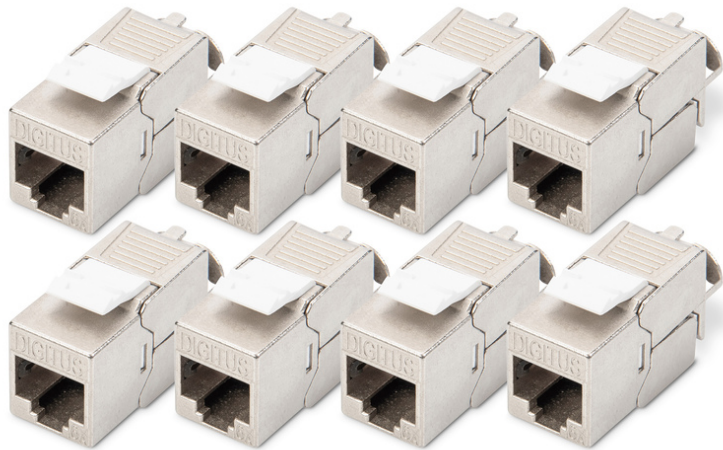

DIGITUS CAT 6A Keystone Module, shielded, toolfree Modul - 8 pcs.

DN-93615-8
EAN 4016032490579

CAT 6A Keystone Jack, shielded, 8 pcs. tool free connection

The shielded cat. 6A keystone module set DN-93615 from DIGITUS® impresses with future-oriented standards and high-end quality for your network. The compact design makes series installation possible in a 483 mm (19") 1U panel. Tool-free installation uses LSA rails color-coded in accordance with EIA/TIA 568 A&B. Its compact design also means that the module fits in design-compatible modular junction boxes.

Quick and safe wire terminations without any special tool

- Category 6A 10GBase-T, 500 MHz
- ISO/IEC 11801 3rd Edition, EN 50173-1
- Suitable for PoE/PoE+/4PPoE (IEEE 802.3af, 802.3at, 802.3bt)
- Suitable for modular patch panel and modular wall outlet installation.
- RJ45-Jack, 8P8C
- Cable installation via insulation-displacement connectors, color coded in accordance with EIA/TIA 568 A & B
- Cable grip and cable fixation using intelligent cable manager
- Tool-free mounting connection
- 360° shield contact
- Case material: Zinc die-cast – nickel-plated

- Contact material: Phosphor bronze
- Contact coating: Nickel, gold-plated 0.5 μ
- Insertion force: Max. 30N (as per IEC 60603-7-51)
- Holding force: 7.7 kg between jack and plug
- Operating temperature range: -20 °C to +70 °C (ISO/IEC 11801, ANSI/TIA 568 C.2)
- Mating cycles: ≥ 750 (ISO/IEC 11801, IEC 60603-7-51)
- Copper cable diameter: AWG (26/7 – 22/1), stranded and solid wire
- Tested with AWG 22/1 solid installation cable
- (DIGITUS® DK-174X-A-VH-X; AWG 22/1 cat. 7A installation cable)
- Dielectric strength: 1000 VDC (contact/contact), 1500 VDC (contact/ground)
- Tool-free installation using LSA insulation-displacement connectors color coded in accordance with EIA/TIA 568 A & B
- Intelligent cable manager (resealable)
- CAT 6A Keystone Module-set: 8 pcs.
- Dimensions (HxWxD): 21.0 x 14.5 x 34.5 mm
- Weight: 19.5 g