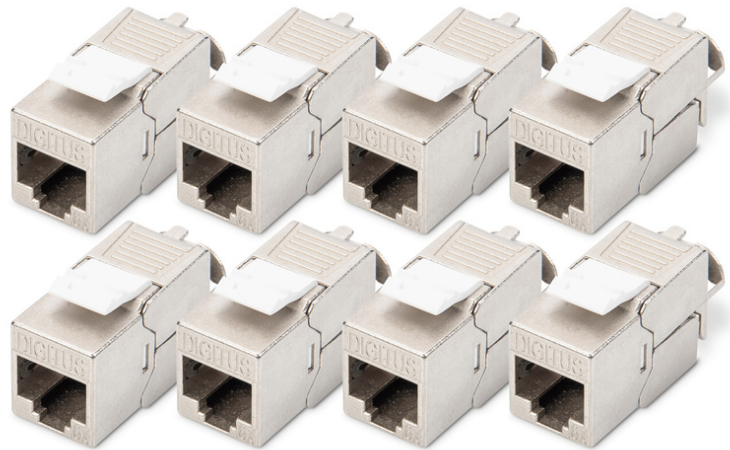

# DIGITUS CAT 6A Keystone Module, shielded, toolfree Modul - 8 pcs.

DN-93615-8  
EAN 4016032490579

### CAT 6A Keystone Jack, shielded, 8 pcs. tool free connection

The shielded cat. 6A keystone module set DN-93615 from DIGITUS® impresses with future-oriented standards and high-end quality for your network. The compact design makes series installation possible in a 483 mm (19") 1U panel. Tool-free installation uses LSA rails color-coded in accordance with EIA/TIA 568 A&B. Its compact design also means that the module fits in design-compatible modular junction boxes.

#### Quick and safe wire terminations without any special tool

- Category 6A 10GBase-T, 500 MHz
- ISO/IEC 11801 3rd Edition, EN 50173-1
- Suitable for PoE/PoE+/4PPoE (IEEE 802.3af, 802.3at, 802.3bt)
- Suitable for modular patch panel and modular wall outlet installation.
- RJ45-Jack, 8P8C
- Cable installation via insulation-displacement connectors, color coded in accordance with EIA/TIA 568 A & B
- Cable grip and cable fixation using intelligent cable manager
- Tool-free mounting connection
- 360° shield contact

- Case material: Zinc die-cast – nickel-plated
- Contact material: Phosphor bronze
- Contact coating: Nickel, gold-plated 0.5 μ
- Insertion force: Max. 30N (as per IEC 60603-7-51)
- Holding force: 7.7 kg between jack and plug
- Operating temperature range: -20 °C to +70 °C (ISO/IEC 11801, ANSI/TIA 568 C.2)
- Mating cycles: ≥ 750 (ISO/IEC 11801, IEC 60603-7-51)
- Copper cable diameter: AWG (26/7 – 22/1), stranded and solid wire
- Tested with AWG 22/1 solid installation cable
- (DIGITUS® DK-174X-A-VH-X; AWG 22/1 cat. 7A installation cable)
- Dielectric strength: 1000 VDC (contact/contact), 1500 VDC (contact/ground)
- Tool-free installation using LSA insulation-displacement connectors color coded in accordance with EIA/TIA 568 A & B
- Intelligent cable manager (resealable)
- CAT 6A Keystone Module-set: 8 pcs.
- Dimensions (HxWxD): 21.0 x 14.5 x 34.5 mm
- Weight: 19.5 g
- Category: CAT 6A