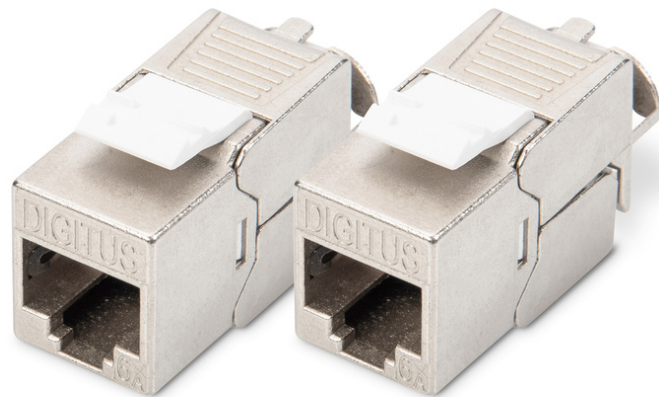

DIGITUS CAT 6A Keystone Module, shielded, toolfree - 2 pcs.

DN-93615-2
EAN 4016032490555

CAT 6A Keystone Jack, shielded, 2 pcs. tool free connection

The shielded cat. 6A keystone module set DN-93615 from DIGITUS® impresses with future-oriented standards and high-end quality for your network. The compact design makes series installation possible in a 483 mm (19") 1U panel. Tool-free installation uses LSA rails color-coded in accordance with EIA/TIA 568 A&B. Its compact design also means that the module fits in design-compatible modular junction boxes.

Quick and safe wire terminations without any special tool

- Category 6A 10GBase-T, 500 MHz
- ISO/IEC 11801 3rd Edition, EN 50173-1
- Suitable for PoE/PoE+/4PPoE (IEEE 802.3af, 802.3at, 802.3bt)
- Suitable for modular patch panel and modular wall outlet installation.
- RJ45-jack, 8P8C
- Cable installation via insulation-displacement connectors, color coded in accordance with EIA/TIA 568 A & B
- Cable grip and cable fixation using intelligent cable manager
- Tool-free mounting connection
- 360° shield contact

- Case material: Zinc die-cast – nickel-plated
- Contact material: Phosphor bronze
- Contact coating: Nickel, gold-plated 0.5 μ
- Insertion force: Max. 30N (as per IEC 60603-7-51)
- Holding force: 7.7 kg between jack and plug
- Operating temperature range: -20 °C to +70 °C (ISO/IEC 11801, ANSI/TIA 568 C.2)
- Mating cycles: ≥ 750 (ISO/IEC 11801, IEC 60603-7-51)
- Copper cable diameter: AWG (26/7 – 22/1), stranded and solid wire
- Tested with AWG 22/1 solid installation cable
- (DIGITUS® DK-174X-A-VH-X; AWG 22/1 cat. 7A installation cable)
- Dielectric strength: 1000 VDC (contact/contact), 1500 VDC (contact/ground)
- Tool-free installation using LSA insulation-displacement connectors color coded in accordance with EIA/TIA 568 A & B
- Intelligent cable manager (resealable)
- CAT 6A Keystone Module-set: 2 pcs.
- Dimensions (HxWxD): 21.0 x 14.5 x 34.5 mm
- Weight: 19.5 g
- Category: CAT 6A