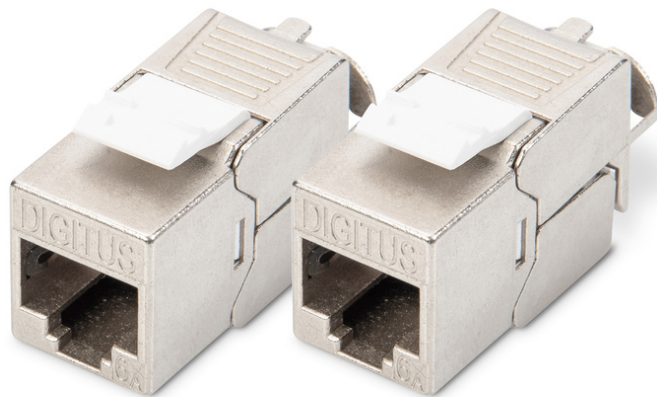

DIGITUS CAT 6A Keystone Module, shielded, toolfree - 2 pcs.

DN-93615-2
EAN 4016032490555

CAT 6A Keystone Jack, shielded, 2 pcs. tool free connection

The shielded cat. 6A keystone module set DN-93615 from DIGITUS® impresses with future-oriented standards and high-end quality for your network. The compact design makes series installation possible in a 483 mm (19") 1U panel. Tool-free installation uses LSA rails color-coded in accordance with EIA/TIA 568 A&B. Its compact design also means that the module fits in design-compatible modular junction boxes.

Quick and safe wire terminations without any special tool

- Category 6A 10GBase-T, 500 MHz
- ISO/IEC 11801 3rd Edition, EN 50173-1
- Suitable for PoE/PoE+/4PPoE (IEEE 802.3af, 802.3at, 802.3bt)
- Suitable for modular patch panel and modular wall outlet installation.
- RJ45-jack, 8P8C
- Cable installation via insulation-displacement connectors, color coded in accordance with EIA/TIA 568 A & B
- Cable grip and cable fixation using intelligent cable manager
- Tool-free mounting connection
- 360° shield contact

- Case material: Zinc die-cast – nickel-plated
- Contact material: Phosphor bronze
- Contact coating: Nickel, gold-plated 0.5 μ
- Insertion force: Max. 30N (as per IEC 60603-7-51)
- Holding force: 7.7 kg between jack and plug
- Operating temperature range: -20 °C to +70 °C (ISO/IEC 11801, ANSI/TIA 568 C.2)
- Mating cycles: ≥ 750 (ISO/IEC 11801, IEC 60603-7-51)
- Copper cable diameter: AWG (26/7 – 22/1), stranded and solid wire
- Tested with AWG 22/1 solid installation cable
- (DIGITUS® DK-174X-A-VH-X; AWG 22/1 cat. 7A installation cable)
- Dielectric strength: 1000 VDC (contact/contact), 1500 VDC (contact/ground)
- Tool-free installation using LSA insulation-displacement connectors color coded in accordance with EIA/TIA 568 A & B
- Intelligent cable manager (resealable)
- CAT 6A Keystone Module-set: 2 pcs.
- Dimensions (HxWxD): 21.0 x 14.5 x 34.5 mm
- Weight: 19.5 g
- Category: CAT 6A