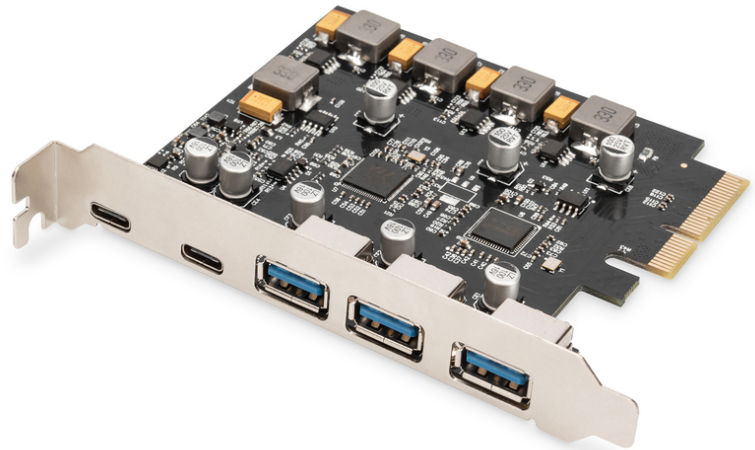

DIGITUS PCIe card 2x USB-C + 3x USB A

DS-30222
EAN 4016032485810

PCIe Karte 2x USB-C + 3x USB A 5x SuperSpeed 10Gbps

The Digitus PCI Express Card extends the PC by 2x USB-C and 3x USB A ports. Various devices can be connected to this card, such as hard disks, DVD drives, mouse, keyboard, card reader and more.

USB 3.1 Gen2 Super Speed up to 10 Gbps

- USB 3.1 Super Speed up to 10 Gbits
- 2 x SuperSpeed USB 10 Gbps (USB 3.1 Gen 2) USB Type-C™ jack
- 3 x SuperSpeed USB 10 Gbps (USB 3.1 Gen2) A jack
- Each port supports a transfer rate of up to 10 Gbps (USB3.1 Gen.2)
- Supports data transfer rates of 10G / 5G / 480 / 12 / 1.5 Mbps
- Output USB Type-C™ Port 5 V / 3 A
- Output USB Type A Port 5 V / 1 A

- Support of 4-way PCI Express v2.0
- Supports eXtensible Host Controller Interface (xHCI) Specification 1.1
- Supports Multiple INs
- Surge protection
- Supported operating systems: Windows 7/8/8.1/10/11, Linux
- Number of USB A ports: 3
- Number of USB C ports: 2