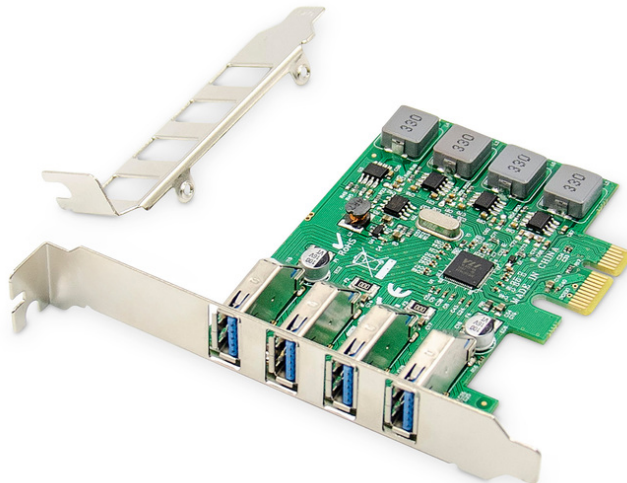

DIGITUS 4-Port USB 3.0 PCI Express Add-On Card

DS-30226
EAN 4016032464396

USB PCI Express Add-On card USB3.0, 4-port A/F, Chipset: VL805, self powered

This full USB 3.0 host controller extends your PC with PCI slots by four USB 3.0 connections. Power supply is provided via the PCI express slot and supplies a maximum power output of 3,000 mA for each USB port. Use bus speeds of up to 5 Gbps with USB SuperSpeed, backwards compatible for older USB devices with Hi-Speed, Full Speed & Low Speed. Connect USB devices such as printers, scanners, cameras or an external hard drive. Supports hot plugging & Plug and Play - no driver installation required. Enjoy the fastest SuperSpeed data transfers with the DIGITUS® USB 3.0 PCIe card and copy large quantities of data in a very short time.

Extend your PC with PCIe slots by 4 full USB 3.0 ports (USB A) with up to 3000 mA

- Connections: 4 x USB A (USB 3.0)
- USB data transfer rates: SuperSpeed (5 Gbps), Hi-Speed (480 Mbps), Full Speed (12 Mbps) & Low Speed (1.5 Mbps)
- Power supply: 5 V / 3000 mA per port max.
- Chipset: VIA / VL805

- For PCIe slots: x1/x4/x8/x16
- No external power adapter required, power supply via PCIe slot
- Complies with Universal Serial Bus 3.0 specification (Rev. 1), backwards compatible with 2.0
- Complies with Extensible Host Controller Interface Specification Rev. 1.0
- Complies with PCI Express Specification 2.0, backwards compatible with 1.0
- Supports USB legacy function
- USB Attached SCSI Protocol (USAP) Mode
- Plug and Play - no driver installation required
- Supported operating systems: Windows 10/8.1/8/7, Linux (32/64Bit)
- Dimensions: 10 x 12.1 x 2 cm (W x D x H)
- Weight: 60 g