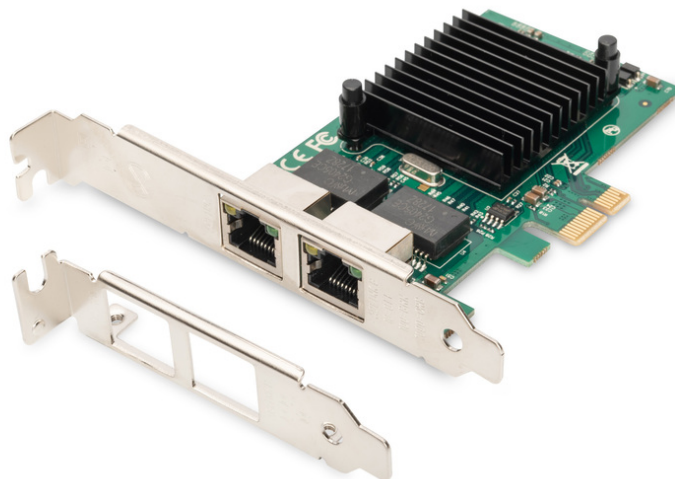

# DIGITUS Gigabit Ethernet PCI Express Card, 2-port

DN-10132  
EAN 4016032463139

### Gigabit Ethernet PCI Express Card, 2-port 32-bit, low profile bracket, Intel chipset

The DIGITUS® PCI Express Dual Port Gigabit Network Card with integrated Intel chipset offers the option to make two Gigabit ports for a server or a workstation available via a single PCI slot. Each port is fully compatible in accordance with IEEE802.3/u/ab standards and offers a full Gigabit connection. In addition to supporting IPv4 and IPv6 protocols, the card also supports jumbo frames as well as layer 2. Its versatile configuration options make the card perfect for using with virtual machines or to set up a router/firewall. The low-profile slot bracket included in delivery also offers the option of integrating the card into compact computer cases in which standard slot brackets cannot be used.

### Expand your PC with PCIe slot by 2 Gigabit Ethernet ports with 1000 Mbit/s each

- Data transmission speed: 1 Gbps per port
- Connections: 2 x RJ45
- Chipset: Intel 82575EB (JL82575EB)
- PCIe slot: PCI Express X 1
- PCI Express channels: 1
- Additional low-profile slot, so that the card can be used in computers with little space