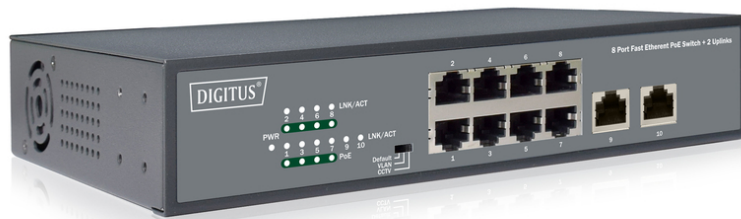

# DIGITUS 8-Port Fast Ethernet PoE Networkswitch, Desktop, unmanaged, 2 Uplink Ports RJ45, 120 W, af/at

DN-95323-1  
EAN 4016032457862

### Fast Ethernet PoE Switch 8-port PoE + 2-port uplink, 120W PoE budget

Fast Ethernet PoE Switch, 8-port PoE + 2-port uplink, 120W PoE budget

### Network Switch with integrated Power over Ethernet (PoE) solution for an optimal, cost effective and fast integration in small or medium-sized networks

- 8-port 10/100Base-TX with PoE support
- 2-port Fast Ethernet uplink
- Meets the network standards IEEE 802.3, IEEE802.3u, IEEE802.3q, IEEE802.3az, IEEE802.3x, IEEE802.3af, IEEE802.3at
- With integrated DIP switch to enable VLAN or extensive mode
- Extensive mode for ranges up to 250 meters with a transmission rate of 10Mbps
- PoE current output 55 V DC, max. 30 W per port
- PoE power supply mode A, PIN 1/2(+), 3/6(-)
- Supports non-blocking, non-head-of-line forwarding
- Supports back pressure and bandwidth control in each port
- Store and forward technology for optimized data transfer
- Automatic speed and half/full duplex recognition/adjustment
- Auto MDI/MDI-X function
- Backplane with 2 Gbps
- Supports up to 8K MAC addresses
- Integrated power supply unit

- Maximum PoE power of 120 watts
- Maximum output line 125 watts
- Fanless design