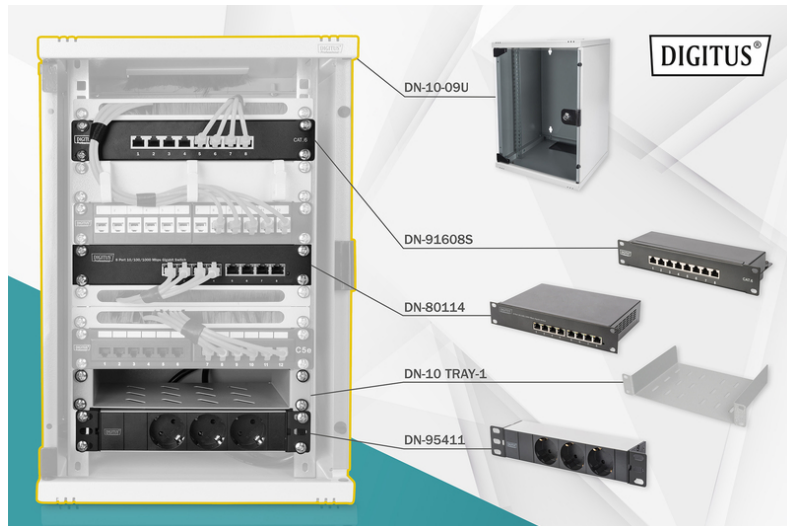

# DIGITUS Network Set - 254 mm (10") - 9U, 312 x 100 mm (W xD)

**DN-10-SET-2**  
**EAN 4016032455370**

**10 inch network bundle, including 9U cabinet, grey shelf, PDU, 8-port switch, CAT 6 patch panel**

Whether for private areas, office or sub-distribution units with limited space: With the compact 254 mm (10") solutions, you can install your network wherever you like. The wall housings available in three rack units (6 rack units, 9 rack units, 12 rack units) are supplemented in these network sets by perfectly coordinated components to ensure fast and easy usability of IT cabling. The network cabinet and relevant accessories (such as switch, patch panel, socket strip, shelf, cable guidance panel, patch cable, etc.) are delivered in a compact box.

**Complete set to build up a compact 254 mm (10") network incl. cabinet, shelf, power strip, switch, patch panel**

- Wall housing dimensions (H x W x D): 464 x 312 x 100 mm
- Power strip with 3 safety plug sockets 250VAC 50/60Hz / 16A / 1000W
- Power strip with 2 m mains cable H05VV-F 35 1.5 mm<sup>2</sup> with safety plug sockets
- Switch complies with network standards IEEE 802.3, IEEE 802.3u, IEEE 802.3ab and IEEE 802.3x
- Patch panel for applications up to 250 MHz, 1GBase-T

- Cable installation on patch panel via LSA rails, color coded in accordance with EIA/TIA 568 A & B
- Cabinet type: Wall mounting cabinet
- Color: light grey, RAL 7035
- Depth: 300 mm
- Front door: Glass door, single opening
- Load capacity: 30 kg
- Side panels: Both sides
- Units: 9
- Width: 312 mm
- IP protection class: IP20
- Mounted: yes