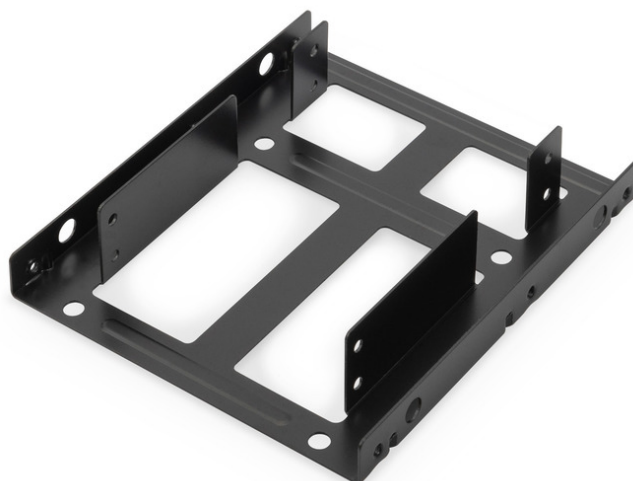

DIGITUS Dual 2.5" HDD/SSD Internal Mounting Kit incl. cable set

DA-70434
EAN 4016032454434

Mounting KIT: Dual SSD/HDD 2.5 -> 3.5 BAY Incl. Mounting Frame, Metal Black, Screws, Cables

The DIGITUS® mounting frame kit allows you to insert up to two 2.5" SSD or HDD hard drives into a standard 3.5" drive bay. By installing the hard drives, you can create additional storage space for your computer, as well as achieve faster access times to your data via an SSD. The scope of supply includes all necessary screws and cables to connect the hard drives directly. In addition to SATA connection cables, the scope of supply also includes Y power cables to be connected to both SATA and IDE power supplies.

Extend your computer with additional storage space and fast access times

- Suitable for installing up to two 2.5" HDD or SSD hard drives in a 3.5" bay

- Suitable for HDD or SSD hard drives
- Great for small Media Center PCs too
- Simple installation
- Size: 11.5cm x 10.1cm x 2.3 cm
- Metal design for better heat dissipation of HDD
- Includes bracket and screws
- SATA connection cables and SATA power adapters are included

Package contents

- Internal mounting frame
- Hard drive mounting screws
- 2x SATA connection cables
- IDE Y power cable for 2x SATA
- SATA Y power cable for 2x SATA
- Quick start guide

Logistics						
	Number (pcs)	Weight (kg)	Depth (cm)	Width (cm)	Height (cm)	cm ³
Packaging Unit Carton	42	11.50	40.00	46.00	26.00	47,840.00
Packaging Unit Inside	1	0.27	14.00	14.00	3.00	588.00
Packaging Unit Single	1	0.27	14.00	14.00	3.00	588.00
Net single without Packaging	0	0.15	10.20	11.50	2.40	281.52