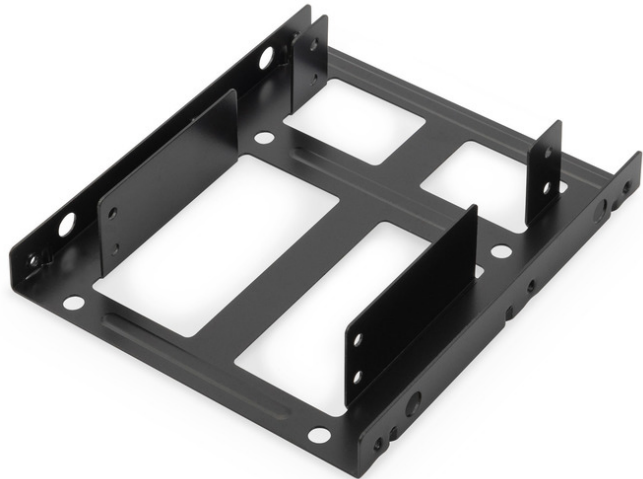

DIGITUS Dual 2.5" HDD/SSD Internal Mounting Kit incl. cable set

DA-70434
EAN 4016032454434

Mounting KIT: Dual SSD/HDD 2.5 -> 3.5 BAY Incl. Mounting Frame, Metal Black, Screws, Cables

The DIGITUS® mounting frame kit allows you to insert up to two 2.5" SSD or HDD hard drives into a standard 3.5" drive bay. By installing the hard drives, you can create additional storage space for your computer, as well as achieve faster access times to your data via an SSD. The scope of supply includes all necessary screws and cables to connect the hard drives directly. In addition to SATA connection cables, the scope of supply also includes Y power cables to be connected to both SATA and IDE power supplies.

Extend your computer with additional storage space and fast access times

- Suitable for installing up to two 2.5" HDD or SSD hard drives in a 3.5" bay

- Suitable for HDD or SSD hard drives
- Great for small Media Center PCs too
- Simple installation
- Size: 11.5cm x 10.1cm x 2.3 cm
- Metal design for better heat dissipation of HDD
- Includes bracket and screws
- SATA connection cables and SATA power adapters are included

Package contents

- Internal mounting frame
- Hard drive mounting screws
- 2x SATA connection cables
- IDE Y power cable for 2x SATA
- SATA Y power cable for 2x SATA
- Quick start guide

Logistics						
	Number (pcs)	Weight (kg)	Depth (cm)	Width (cm)	Height (cm)	cm ³
Packaging Unit Carton	42	11.50	40.00	46.00	26.00	47,840.00
Packaging Unit Inside	1	0.27	14.00	14.00	3.00	588.00
Packaging Unit Single	1	0.27	14.00	14.00	3.00	588.00
Net single without Packaging	0	153.00	10.20	11.50	2.40	281.52