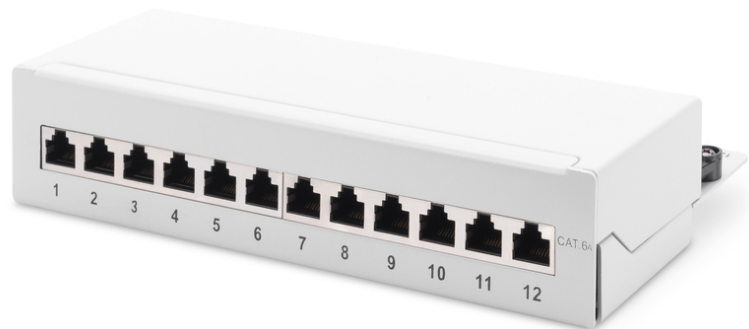

# DIGITUS Desktop CAT 6A, Class EA patch panel, shielded, grey

DN-91612SD-EA-G  
EAN 4016032444886

**Desktop CAT 6A, patch panel, shielded Class EA, 12-port RJ45, 8P8C, LSA, grey RAL 7035**

The Desktop Patch Panels from DIGITUS® are the ideal solution for SoHo applications (Smart Office Home Office). The fully shielded RJ45 sockets provide an optimal stability for your cables with best performances.

**Applicable for SOHO solutions**

- Transmission properties: Category 6A, Class EA
- Area of application: Up to 500 MHz, 10GBase-T
- Norms: ISO/IEC 11801 2nd Ed., EN 50173-1, EIA/TIA 568-C, 802.3af, 802.3at PoE+
- General properties:
- Suitable for surface mount installation
- RJ45 female, 8P8C
- Cable installation via LSA strips, color coded according to EIA/TIA 568 A & B
- Cable fixing with smart cable ties
- Central ground connection
- 360° shield coverage
- Mechanical properties:
- Housing material: 1.5 mm galvanic cold rolled steel, acc. to EN1.4301, UNS S30400, AISI 304 and LMSAD110
- RJ45 female material: ABS UL 94V-0
- RJ45 female contact: Tinned phosphor bronze, 0.5 µ gold-plated contact

- RJ45 shielding: Tinned bronze
- LSA termination clamp: Krone LSA+, UL 94V-2, zinc plated phosphor bronze
- Ground wire: Not included
- Conductor plate: FR4, UL 94V-0
- Physical properties:
- Insertion force: 30N max. (IEC 60603-7-5)
- Retention strength: 7.7 kg between jack and plug
- Operation temperature: -20° C to +70 °C (ISO/IEC 11801, EN 50173-1, ANSI/TIA/EIA 568 C)
- Mating cycles female: > 750 acc. to ISO/IEC 11801, IEC 60603-7-5
- Clamp: > 200 acc. to ISO/IEC 11801, IEC 60603-7-5
- IDC wire size: 22 – 26 AWG solid and stranded conductor
- Insulation resistance: > 500 MOhm
- Contact resistance: < 20 MilliOhm
- Dielectric strength: 1000 VDC (Contact/Contact), 1500 VDC (Contact/Ground)
- Color grey (RAL 7035)
- Color: light grey, RAL 7035
- Ports: 12
- Units: 1
- Category: CAT 6A