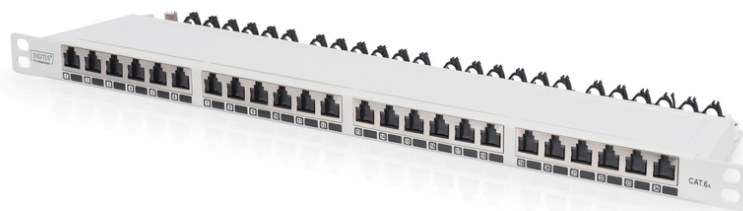

DIGITUS CAT 6A, Class EA High Density Patch Panel, shielded

DN-91624S-SL-EA-G
EAN 4016032444848

CAT 6A EA patch panel, shielded, 24-port RJ45 dust cover, 8P8C, 0.5U, grey RAL 7035

The DIGITUS® 24-port 0.5U Patch Panel offers a high density. As the panel is only 0.5U in height, it allows to present 48 ports on 1U (2 panels with 24 ports each) which can be installed.

Save a lot of space (only 0.5U) - With shutters for dust protection - Best performance and link quality for your network

- Transmission properties: Category 6A, Class EA
- Area of application: Up to 500 MHz, 10GBase-T
- Norms: ISO/IEC 11801 2nd Ed., EN 50173-1, EIA/TIA 568-C, 802.3af, 802.3at PoE+
- General properties:
- Suitable for 483 mm (19") cabinet mounting
- RJ45 female, 8P8C
- Cable installation via LSA strips, color coded according to EIA/TIA 568 A & B
- Cable fixing with smart cable ties
- Central ground connection
- 360° shield coverage
- Integrated dust cover
- Mechanical properties:
- Housing material: 1.5 mm galvanic cold rolled steel, acc. to EN1.4301, UNS S30400, AISI 304 and LMSAD110

- RJ45 female material: ABS UL 94V-0
- RJ45 female contact: Tinned phosphor bronze, 0.5 µ gold-plated contact
- RJ45 shielding: Tinned bronze
- LSA termination clamp: Krone LSA+, UL 94V-2, zinc plated phosphor bronze
- Ground wire: Not included
- Conductor plate: FR4, UL 94V-0
- Physical properties:
- Insertion force: 30N max. (IEC 60603-7-5)
- Retention strength: 7.7 kg between jack and plug
- Operation temperature: -20° C to +70 °C (ISO/IEC 11801, EN 50173-1, ANSI/TIA/EIA 568 C)
- Mating cycles female: > 750 acc. to ISO/IEC 11801, IEC 60603-7-5
- Clamp: > 200 acc. to ISO/IEC 11801, IEC 60603-7-5
- IDC wire size: 22 – 26 AWG solid and stranded conductor
- Insulation resistance: > 500 MOhm
- Contact resistance: < 20 MilliOhm
- Dielectric strength: 1000 VDC (Contact/Contact), 1500 VDC (Contact/Ground)
- Colour: Grey RAL7035
- Color: light grey, RAL 7035
- Ports: 24
- Units: 0
- Category: CAT 6A