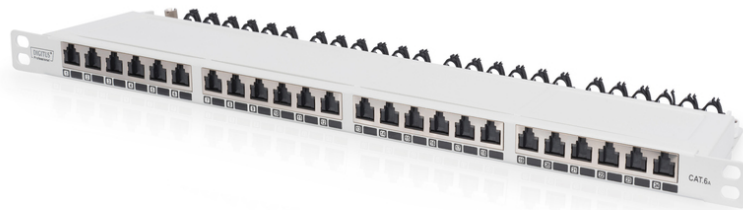

DIGITUS CAT 6A, Class EA High Density Patch Panel, shielded

DN-91624S-SL-EA-G
EAN 4016032444848

CAT 6A EA patch panel, shielded, 24-port RJ45 dust cover, 8P8C, 0.5U, grey RAL 7035

The DIGITUS® 24-port 0.5U Patch Panel offers a high density. As the panel is only 0.5U in height, it allows to present 48 ports on 1U (2 panels with 24 ports each) which can be installed.

Save a lot of space (only 0.5U) - With shutters for dust protection - Best performance and link quality for your network

- Transmission properties: Category 6A, Class EA
- Area of application: Up to 500 MHz, 10GBase-T
- Norms: ISO/IEC 11801 2nd Ed., EN 50173-1, EIA/TIA 568-C, 802.3af, 802.3at PoE+
- General properties:
- Suitable for 483 mm (19") cabinet mounting
- RJ45 female, 8P8C
- Cable installation via LSA strips, color coded according to EIA/TIA 568 A & B
- Cable fixing with smart cable ties
- Central ground connection
- 360° shield coverage
- Integrated dust cover
- Mechanical properties:
- Housing material: 1.5 mm galvanic cold rolled steel, acc. to EN1.4301, UNS S30400, AISI 304 and LMSAD110

- RJ45 female material: ABS UL 94V-0
- RJ45 female contact: Tinned phosphor bronze, 0.5 µ gold-plated contact
- RJ45 shielding: Tinned bronze
- LSA termination clamp: Krone LSA+, UL 94V-2, zinc plated phosphor bronze
- Ground wire: Not included
- Conductor plate: FR4, UL 94V-0
- Physical properties:
- Insertion force: 30N max. (IEC 60603-7-5)
- Retention strength: 7.7 kg between jack and plug
- Operation temperature: -20° C to +70 °C (ISO/IEC 11801, EN 50173-1, ANSI/TIA/EIA 568 C)
- Mating cycles female: > 750 acc. to ISO/IEC 11801, IEC 60603-7-5
- Clamp: > 200 acc. to ISO/IEC 11801, IEC 60603-7-5
- IDC wire size: 22 – 26 AWG solid and stranded conductor
- Insulation resistance: > 500 MOhm
- Contact resistance: < 20 MilliOhm
- Dielectric strength: 1000 VDC (Contact/Contact), 1500 VDC (Contact/Ground)
- Colour: Grey RAL7035
- Color: light grey, RAL 7035
- Ports: 24
- Units: 0
- Category: CAT 6A