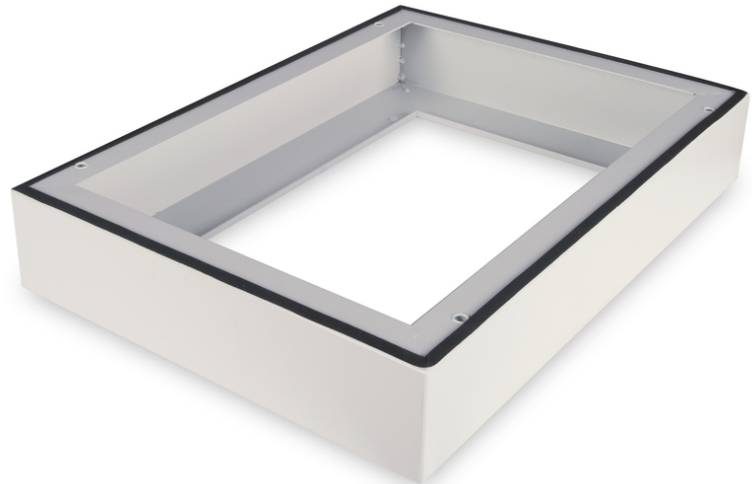

DIGITUS Plinth for IP55 Wall Mounting Cabinets - 600x450 mm (WxD)

DN-19 PLINTH-45-I-OD
 EAN 4016032444169

Plinth for IP55 outdoor wall mounting cabinet 100x600x450 mm, color grey (RAL 7035)

The plinth for 483 mm (19") IP55 wall mounting cabinets extends the height to 100 mm and provides space for organized cabling. Mounting can be done easily via included screws. The plinth is also equipped with a gasket to maintain the IP55 protection. It makes the floor installation on concrete basement possible.

- Easy installation underneath the cabinets

- 1.5 - 2.0 mm strong steel sheet
- Color: light grey, RAL 7035
- Depth: 450 mm
- Width: 600 mm
- For cabinet series: Wall Mounting
- Inch form factor (IEC 60297): 482.6 mm (19")