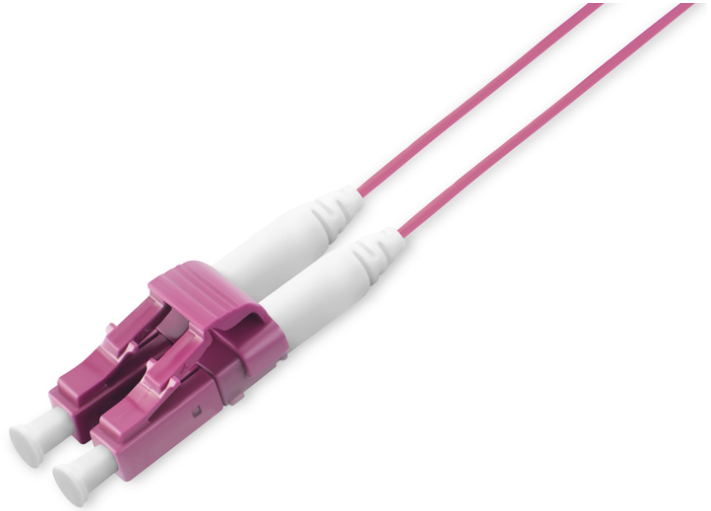

Fiber Optic Patch Cable, LC to LC

DK-HD2533-01-4
EAN 4016032435990

**FO super slim patch cord, 1.2 mm, duplex LC to LC, MM OM4
50/125 μ , 1 m**

The DIGITUS Slim Patchcable is used in Racks and Cabinets with high density. The Patchcable has a diameter from only 1.2mm. From this case there is more space in the cabinet and the cooling curcle is better.

Best performance and link quality for your network.

- Slim Patchcable only 1,2mm diameter
- Duplex
- LSOH

- OM4
- 1m
- Color cable: erika violet
- Connector 1: LC
- Connector 2: LC
- Fiber class: OM4
- Fiber diameter: 50/125 μ
- Mode: Multimode
- Polishing: UPC
- Length: 1 m