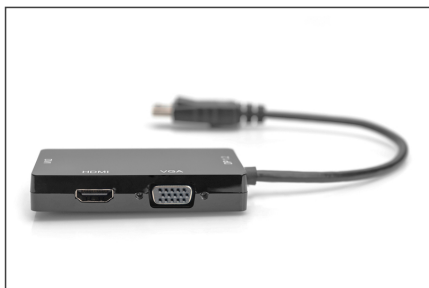

More images: