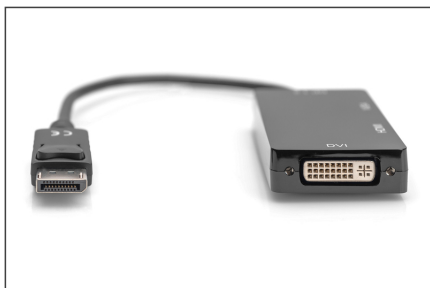

DIGITUS DisplayPort 3in1 Adapter / Converter

AK-340418-002-S
EAN 4016032433781

DisplayPort Converter Cable, Type DP-HDMI,DVI,VGA M-F/F/F, 0.2m, 3in1 Multi-Media cable, gold,bl

This adapter / converter will be used to connect your computer or notebook with DisplayPort interface to any HDMI, DVI or VGA display.

No need to buy 3 single adapter

- Converts Displayport signals into HDMI, DVI and VGA signals
- Input: 1x DisplayPort; Output: 1x HDMI & 1x DVI & 1x VGA
- Support 4K/2K with 30Hz
- DisplayPort 1.2 Data rate up to 5.4Gbit/s
- HDMI 1.4 Data rate up to 3Gbit/s
- DVI & VGA interfaces support Full HD 1080P@60Hz
- VGA resolution up to WUXGA 1920x1200 dpi (reduced blanking)
- Plug and Play Installation
- No power supply unit required
- Assortment: DisplayPort Cables
- AWG: 28/30

- Color cable: black
- Color connector: black
- Connector 1: DP, plug
- Connector 2: DP, jack + HDMI type A, jack + DVI-D, jack
- Connector surface: gold-plated
- DisplayPort standard: DisplayPort 1.2
- HDTV Standard: Ultra HD 4K
- Hoods: molded
- Interlock: Snap fastener
- Packaging: Polybag
- Wire material: CU
- Length: 0.2 m
- AOC - Active Optical Cable: no
- Shielding: triple shielding

More images:

AK-340418-002-S
DisplayPort 3in1 Adapter / Converter

Ultra HD Resolution
 Full HD Resolution
 Play and Play
 Support 2x2
 HDMI Standard
 HDMI Standard

AK-340418-002-S
DisplayPort 3in1 Adapter / Converter