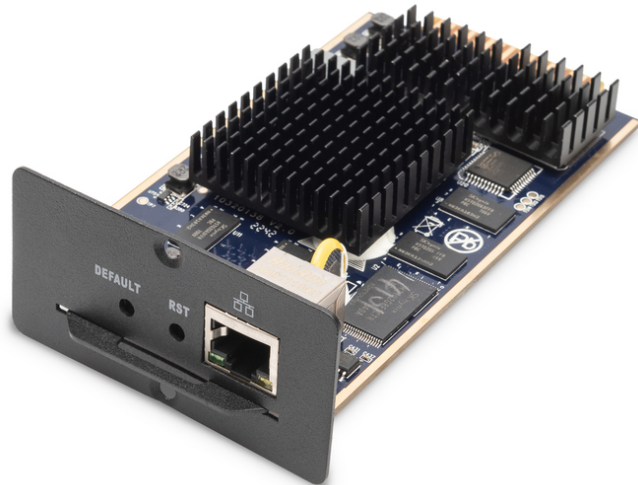

# DIGITUS IP Function Module for KVM Switches

**DS-51000-1**  
**EAN 4016032430018**

**IP function module for KVM switches for DS-23200-2, DS-23000-2, remote control**

The Digitus ® IP modules are ideal for use with KVM switches in small to medium server rooms, where an administrator access must be guaranteed at any time from any location. They provide direct connection via a KVM switch connected to the computer via an existing Internet connection.

**Remotely access computers via LAN, WAN, or the Internet**

- Remote KVM (keyboard, video and mouse) access over IP
- Remotely access computers via LAN, WAN, or the Internet

- Full control under all OS, in BIOS level, during boot, or at Blue Screens
- Remote port selection switch for convenient switch placement
- Remote WEB-based management
- DES encryption of all transmitted data
- IP access via 10/100/1000Mbps LAN