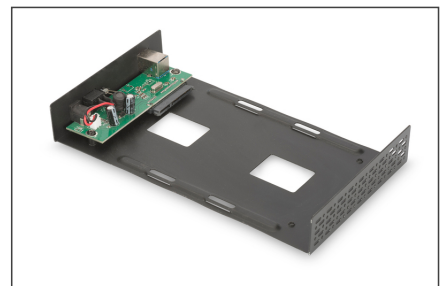

More images: