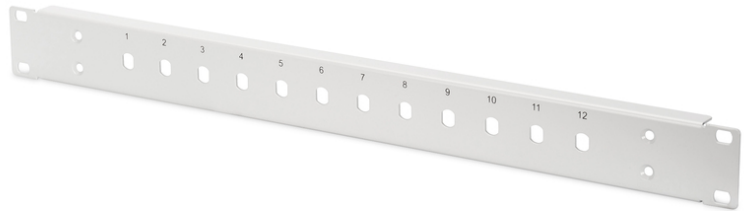

DIGITUS Steel Frontplate for 12 ST/SX couplers

DN-96204-AL
EAN 4016032385257

FO front panel, 1U, 12x ST, fixed grey (RAL 7035), for -AL and -F boxes

Steel Frontplate for 12 ST/SX couplers (Body part number DN-96200-AL for Aluminum oder DN-96200-F for steel)

- Suitable for splice box DN-96200
- Assembly: Empty housing
- Color: light grey, RAL 7035
- Connector type: ST
- Type: fixed

Logistics						
	Number (pcs)	Weight (kg)	Depth (cm)	Width (cm)	Height (cm)	cm ³
Packaging Unit Carton	100	38.00	50.00	15.00	10.00	7,500.00
Packaging Unit Inside	1	0.38	0.00	0.00	0.00	0.00
Packaging Unit Single	1	0.38	0.00	0.00	0.00	0.00
Net single without Packaging	0	0.00	0.00	0.00	0.00	0.00