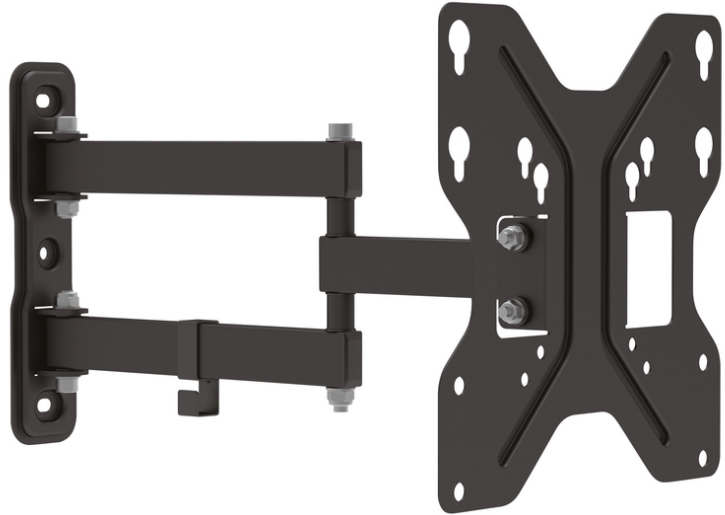

DIGITUS Universal LED/LCD Monitor Wall Mount

DA-90357
EAN 4016032382706

3D Universal TV/Monitor Mount up to 107cm (42") 15° Tilt, 180° Swivel, max 30kg, VESA max 200x200

Universal wall mount for flexibly aligning the monitor according to your viewing position with three adjustable levels. The universal wall mount allows you to install LED and LCD monitors and TVs of all brands, in sizes up to 107 cm. Simply note the VESA size and the weight of your monitor in order to select an appropriate wall mount.

Universal wall mount with adjustment options in all three dimensions

- Suitable for standard VESA mounting patterns of 75 x 75, 100 x 100, 200 x 100, and 200 x 200 mm.
- For mounting devices with a screen diagonal of 48 cm (19") to 107 cm (42") to the wall
- Max. load bearing capacity: 30 kg
- Weight: 1.7 kg

Package contents

- TV wall mount
- Screws for mounting the monitor
- Manual

Logistics						
	Number (pcs)	Weight (kg)	Depth (cm)	Width (cm)	Height (cm)	cm ³
Packaging Unit Carton	7	15.40	26.50	28.00	47.00	34,874.00
Packaging Unit Inside	1	2.20	6.30	24.50	26.50	4,090.27
Packaging Unit Single	1	2.20	6.30	24.50	26.50	4,090.27
Net single without Packaging	0	1.90	24.00	23.00	39.30	21,693.60