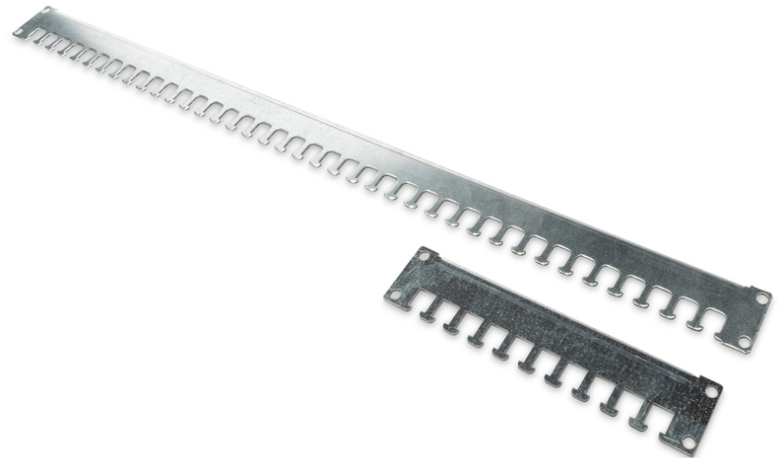

# DIGITUS Cable Fixing Rails for 483 mm (19") Cabinets of the Unique & Dynamic Basic Series

DN-19 ORG-1000P  
 EAN 4016032378136

**Cable fixing rail, Unique and Dynamic Basic racks for 1000 mm depth racks, 1 rail, 800+200 mm part**

The new Cable Fixing Rails are mounted in the depth of the 483 mm (19") cabinet. With the new fixing method at the punched frame profiles of the respective cabinet, they now provide even more scope for cable management applications. The Cable Fixing Rails are suitable for all cabinets of the Unique Series as well as the Dynamic Basic Series of DIGITUS.

**Quick and easy cable management with new fixing method for more scope of space.**

- Easy & effective cable management
- Installation at the punched frame profile
- 2 mm strong steel sheet, galvanized
- For cabinets with 1000 mm depth