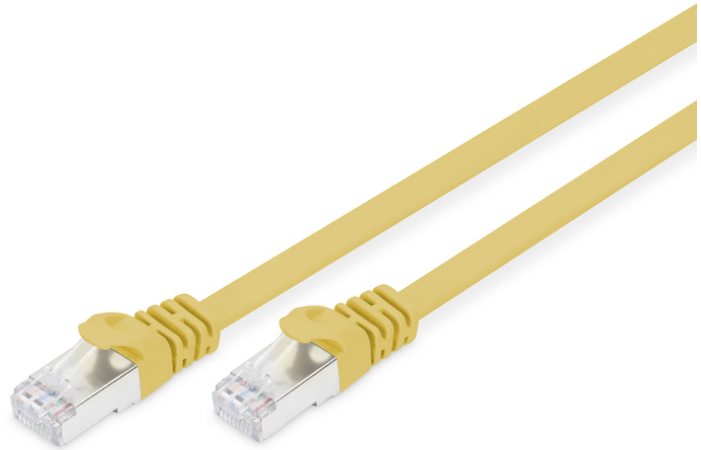

DIGITUS CAT 6A U-FTP patch cord, Cu, PVC AWG 30/7, length 0.5 m, color Yellow

DK-1644-A-005F/Y
EAN 4016032373940

CAT 6A U-FTP flat patch cable, Cu, PVC AWG 30, length 0.5 m, color yellow

The DIGITUS® Category 6A Class EA patch cords are manufactured and tested to the ISO/IEC 11801 and DIN EN 50173 Category 6 A specifications. They will guarantee the installed cabling system is compliant with the ISO & EN channel specification requirements and will provide optimum performance levels of DIGITUS® Category 6A cabling. The performance is tested up to 500 MHz inclusive performance characteristics such as near end cross talk ("NEXT"). DIGITUS® patch cords are designed and produced to fulfill the highest requirements of various application areas in full volume. Each cable is fitted with a molded boot which comes with kink protection and strain relief. Furthermore the boot is equipped with a latch protection that prevents the latching lever against breaking. You can easily identify the Category 6A, because of the transparent yellow colored connector.

Cavo di rete ultrasottile a basso profilo - Ideale per un'installazione invisibile sotto i tappeti o dietro il battiscopa

- Lunghezza minima di avvio
- Cuffie rovesciate con scarico della trazione
- Conduttore: Cu
- Assortimento: Cavi patch a doppino intrecciato
- Categoria: CAT 6A
- Schermatura: U-FTP, coppie con foglio in metallo
- Lunghezza: 0.5 m
- Colore: giallo
- Guaina: PVC
- Struttura: 4 x 2 AWG 30/7
- Versione stretta: sì
- Flat Version: sì