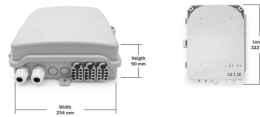

# DIGITUS FTTH Outdoor Distribution Box for 24 LC/Duplex, SC/ Simplex couplers

DN-968911  
EAN 4016032370987

**Outdoor FTTH Distribution Box for 24 SC/SX or LC/DX adapters and 24 splices**

The FTTH box is suitable for outdoor installation. An internal holder for 24x LC (DX) or SC (SX) couplers is used for fiber optic distribution. An overlength tray for pigtails and various cable inlets ensure the best possible cabling options.

**More images:**

**DN-968911**  
FTTH Outdoor Distribution Box for 24 LC Duplex,  
SC Simplex couplers

- IP68
- RFI
- Cable Management
- Protection Class

**DN-968911**  
FTTH Outdoor Distribution Box for 24 LC Duplex,  
SC Simplex couplers

- IP68
- RFI
- Cable Management
- Protection Class

**DN-968911**  
FTTH Outdoor Distribution Box for 24 LC Duplex,  
SC Simplex couplers

- IP68
- RFI
- Cable Management
- Protection Class

**DN-968911**  
FTTH Outdoor Distribution Box for 24 LC Duplex,  
SC Simplex couplers