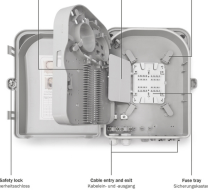

**More images:**

**DN-968911**  
FTTH Outdoor Distribution Box for 24 LC Duplex,  
SC Simplex couplers

- IP68
- RFI
- Cable Management
- Protection Class

**DN-968911**  
FTTH Outdoor Distribution Box for 24 LC Duplex,  
SC Simplex couplers

- IP68
- RFI
- Cable Management
- Protection Class

**DN-968911**  
FTTH Outdoor Distribution Box for 24 LC Duplex,  
SC Simplex couplers

- IP68
- RFI
- Cable Management
- Protection Class

**DN-968911**  
FTTH Outdoor Distribution Box for 24 LC Duplex,  
SC Simplex couplers