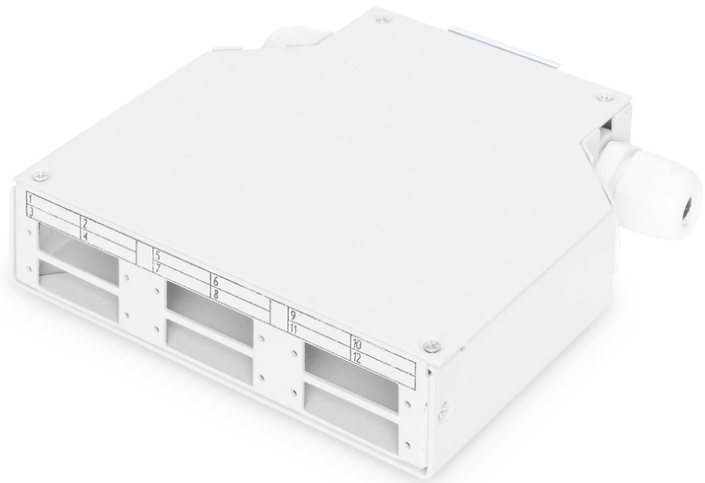

DIGITUS Distribuzione della guida LWL

DN-96890
EAN 4016032370680

DIN Rail Splicing Box for 6x SC/DX Couplers, color grey
 Scatola di distribuzione del guida per 6 accoppiamenti SC/DX

• 125 x 130 x 35 mm (L x P x A)

Logistics						
	Number (pcs)	Weight (kg)	Depth (cm)	Width (cm)	Height (cm)	cm ³
Packaging Unit Carton	10	6.98	36.50	31.00	13.00	14,709.50
Packaging Unit Inside	1	0.69	0.00	0.00	0.00	0.00
Packaging Unit Single	1	0.69	17.50	15.00	3.50	918.75
Net single without Packaging	0	0.00	0.00	0.00	0.00	0.00