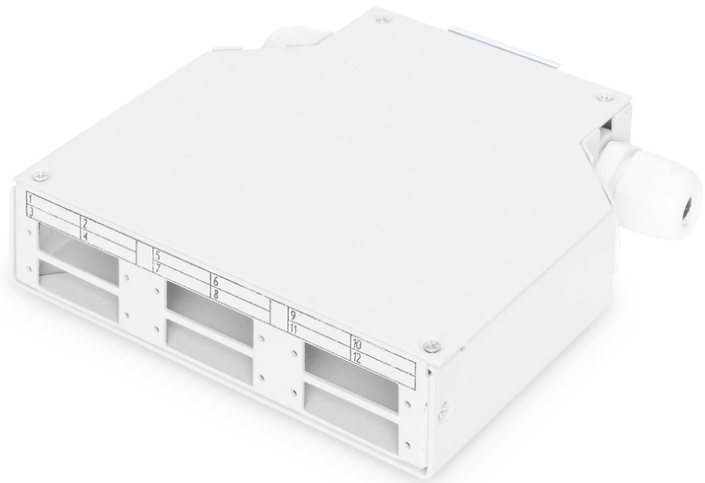

# DIGITUS Din Rail Distribution Box

**DN-96890**  
**EAN 4016032370680**

**DIN Rail Splicing Box for 6x SC//DX Couplers, Color grey**  
 Din Rail Distribution Box for 6x SC/DX Couplers

• 125 x 130 x 35 mm ( W x D x H )