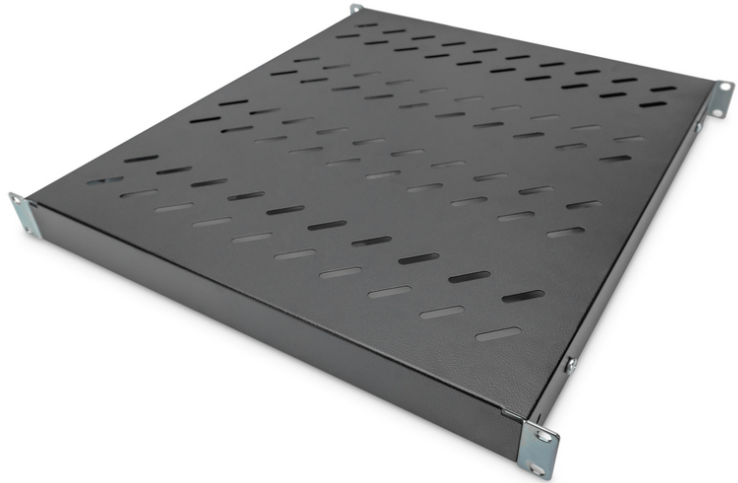

# DIGITUS Shelf with Variable Rails for Fixed Mounting in 483 mm (19") Cabinets

DN-97647  
EAN 4016032364993

**1U fixed shelf for 800 mm depth racks 43x483x508 mm, adjust. up to 700 mm depth, black**

The shelves for fixed mounting can be installed easy on the four 483 mm (19") profile rails of your 483 mm (19") network- or server cabinet. Due to their stable, perforated steel sheet with a load capacity of 50 kg, they are the optimal surface for components which are not 483 mm (19") suitable. The fixing rails are can be adjusted if needed.

- for fixed mounting on the four 483 mm (19") profile rails
- sturdy, perforated steel sheet
- incl. fixing material

- 4-point fixing (front- and rear 19" profile rails)
- Color: black, RAL 9005
- Load capacity: 50 kg
- Mounting type: Adjustable mounting rails
- Units: 1
- Weight: 3.2 kg
- Inch form factor (IEC 60297): 482.6 mm (19")
- Suitable cabinet depth: 800 mm