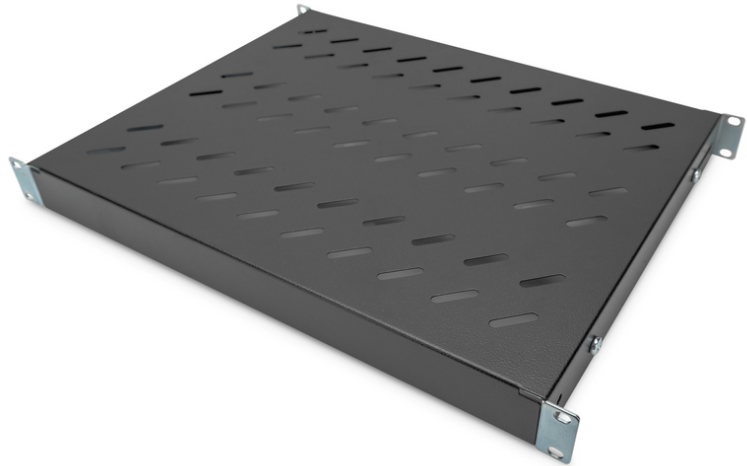

DIGITUS Shelf with Variable Rails for Fixed Mounting in 483 mm (19") Cabinets

DN-97645
 EAN 4016032364979

1U fixed shelf for 600 mm depth racks 43x483x358 mm, adjust. up to 550 mm depth, black

The shelves for fixed mounting can be installed easy on the four 483 mm (19") profile rails of your 483 mm (19") network- or server cabinet. Due to their stable, perforated steel sheet with a load capacity of 50 kg, they are the optimal surface for components which are not 483 mm (19") suitable. The fixing rails are can be adjusted if needed.

- for fixed mounting on the four 483 mm (19") profile rails
- sturdy, perforated steel sheet
- incl. fixing material, M6

- 4-point fixing (front- and rear 19" profile rails)
- Color: black, RAL 9005
- Load capacity: 50 kg
- Mounting type: Adjustable mounting rails
- Units: 1
- Weight: 2.38 kg
- Inch form factor (IEC 60297): 482.6 mm (19")
- Suitable cabinet depth: 600 mm