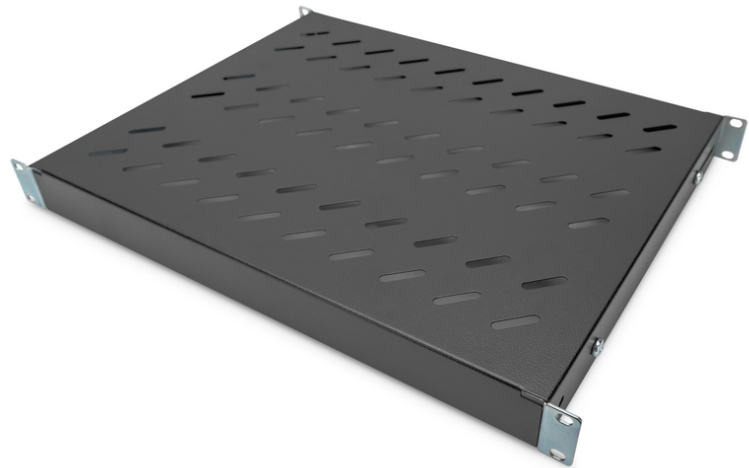

# DIGITUS Shelf with Variable Rails for Fixed Mounting in 483 mm (19") Cabinets

DN-97645  
EAN 4016032364979

**1U fixed shelf for 600 mm depth racks 43x483x358 mm, adjust. up to 550 mm depth, black**

The shelves for fixed mounting can be installed easily on the four 483 mm (19") profile rails of your 483 mm (19") network- or server cabinet. Due to their stable, perforated steel sheet with a load capacity of 50 kg, they are the optimal surface for components which are not 483 mm (19") suitable. The fixing rails can be adjusted if needed.

- for fixed mounting on the four 483 mm (19") profile rails
- sturdy, perforated steel sheet
- incl. fixing material, M6
- 4-point fixing (front- and rear 19" profile rails)

**Attributes**

- Color: black, RAL 9005
- Load capacity: 50 kg
- Mounting type: Adjustable mounting rails
- Units: 1
- Weight: 2.38 kg
- Inch form factor (IEC 60297): 482.6 mm (19")
- Suitable cabinet depth: 600 mm