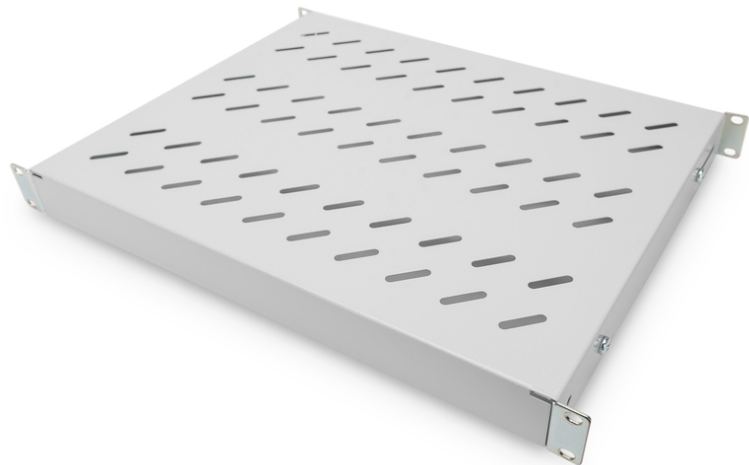

DIGITUS Shelf with Variable Rails for Fixed Mounting in 483 mm (19") Cabinets

DN-97644
EAN 4016032364962

1U fixed shelf for 600 mm depth racks 44x483x358 mm, adjust. 350-550 mm depth, grey

The shelves for fixed mounting can be installed easy on the four 483 mm (19") profile rails of your 483 mm (19") network- or server cabinet. Due to their stable, perforated steel sheet with a load capacity of 50 kg, they are the optimal surface for components which are not 483 mm (19") suitable. The fixing rails are can be adjusted if needed.

- for fixed mounting on the four 483 mm (19") profile rails
- sturdy, perforated steel sheet
- incl. fixing material

- 4-point fixing (front- and rear 19" profile rails)
- Color: light grey, RAL 7035
- Load capacity: 50 kg
- Mounting type: Adjustable mounting rails
- Units: 1
- Weight: 2.38 kg
- Inch form factor (IEC 60297): 482.6 mm (19")
- Suitable cabinet depth: 600 mm