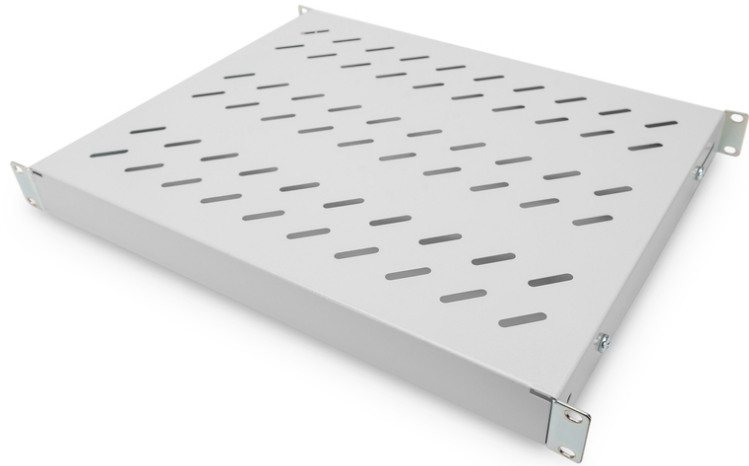

DIGITUS Shelf with Variable Rails for Fixed Mounting in 483 mm (19") Cabinets

DN-97644
EAN 4016032364962

1U fixed shelf for 600 mm depth racks 44x483x358 mm, adjust. 350-550 mm depth, grey

The shelves for fixed mounting can be installed easy on the four 483 mm (19") profile rails of your 483 mm (19") network- or server cabinet. Due to their stable, perforated steel sheet with a load capacity of 50 kg, they are the optimal surface for components which are not 483 mm (19") suitable. The fixing rails are can be adjusted if needed.

- for fixed mounting on the four 483 mm (19") profile rails
- sturdy, perforated steel sheet
- incl. fixing material, M6
- 4-point fixing (front- and rear 19" profile rails)

Attributes

- Color: light grey, RAL 7035
- Load capacity: 50 kg
- Mounting type: Adjustable mounting rails
- Units: 1
- Weight: 2.38 kg
- Inch form factor (IEC 60297): 482.6 mm (19")
- Suitable cabinet depth: 600 mm