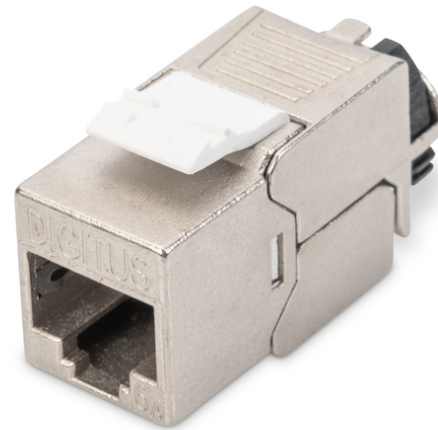

DIGITUS Cat. 6A keystone module, shielded with intelligent cable manager

DN-93617
EAN 4016032353539

CAT 6A Keystone Jack, shielded tool free connection

The shielded cat. 6A keystone module set DN-93617 from DIGITUS® impresses with future-oriented standards and high-end quality for your network. The modules have a 360° shield contact and a resealable, intelligent cable manager for cable grip and cable fixation. The compact design makes series installation possible in a 483 mm (19") 1U panel. Tool-free installation uses LSA rails color-coded in accordance with EIA/TIA 568 A&B. Its compact design also means that the module fits in design-compatible modular junction boxes.

- 360° shield contact
- Case material: Zinc die-cast – nickel-plated
- Contact material: Phosphor bronze
- Contact coating: Nickel, gold-plated 0.5 μ
- Insertion force: Max. 30N (as per IEC 60603-7-51)
- Holding force: 7.7 kg between jack and plug
- Operating temperature range: -20 °C to +70 °C (ISO/IEC 11801, ANSI/TIA 568 C.2)
- Mating cycles: ≥ 1000 (ISO/IEC 11801, IEC 60603-7-51)
- Copper cable diameter: AWG (26/7 – 22/1), stranded and solid wire
- Tested with AWG 22/1 solid installation cable
- (DIGITUS® DK-174X-A-VH-X; AWG 22/1 cat. 7A installation cable)
- Dielectric strength: 1000 VDC (contact/contact), 1500 VDC (contact/ground)
- Tool-free installation using LSA insulation-displacement connectors color coded in accordance with EIA/TIA 568 A & B
- Intelligent cable manager (resealable)
- Dimensions (HxWxD): 21.0 x 14.5 x 34.5 mm
- Weight: 19.5 g