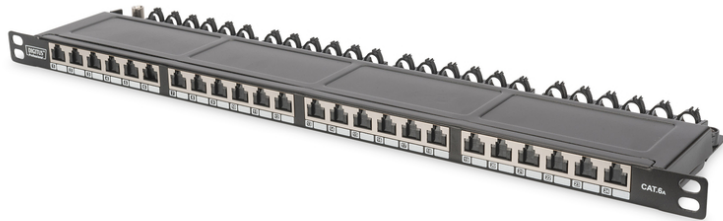

DIGITUS CAT 6A, Class EA High Density Patch Panel, shielded

DN-91624S-SL-EA
EAN 4016032341369

CAT 6A Class EA patch panel, shielded, 0.5U 24-port RJ45, incl. dust cover, 8P8C, black

The DIGITUS® 24-port 0.5U Patch Panel offers a high density. As the panel is only 0.5U in height, it allows to present 48 ports on 1U (2 panels with 24 ports each) which can be installed.

Save a lot of space (only 0.5U) - With shutters for dust protection - Best performance and link quality for your network

- Transmission properties: Category 6A, Class EA
- Area of application: Up to 500 MHz, 10GBase-T
- Norms: ISO/IEC 11801 2nd Ed., EN 50173-1, EIA/TIA 568-C, 802.3af, 802.3at PoE+
- General properties:
- Suitable for 483 mm (19") cabinet mounting
- RJ45 female, 8P8C
- Cable installation via LSA strips, color coded according to EIA/TIA 568 A & B
- Cable fixing with smart cable ties
- Central ground connection
- 360° shield coverage
- Integrated dust cover
- Mechanical properties:
- Housing material: 1.5 mm galvanic cold rolled steel, acc. to EN1.4301, UNS S30400, AISI 304 and LMSAD110

- RJ45 female material: ABS UL 94V-0
- RJ45 female contact: Tinned phosphor bronze, 0.5 µ gold-plated contact
- RJ45 shielding: Tinned bronze
- LSA termination clamp: Krone LSA+, UL 94V-2, zinc plated phosphor bronze
- Ground wire: Not included
- Conductor plate: FR4, UL 94V-0
- Physical properties:
- Insertion force: 30N max. (IEC 60603-7-5)
- Retention strength: 7.7 kg between jack and plug
- Operation temperature: -20° C to +70 °C (ISO/IEC 11801, EN 50173-1, ANSI/TIA/EIA 568 C)
- Mating cycles female: > 750 acc. to ISO/IEC 11801, IEC 60603-7-5
- Clamp: > 200 acc. to ISO/IEC 11801, IEC 60603-7-5
- IDC wire size: 22 – 26 AWG solid and stranded conductor
- Insulation resistance: > 500 MOhm
- Contact resistance: < 20 MilliOhm
- Dielectric strength: 1000 VDC (Contact/Contact), 1500 VDC (Contact/Ground)
- Colour: Black RAL9005
- Color: black, RAL 9005
- Ports: 24
- Units: 0
- Category: CAT 6A