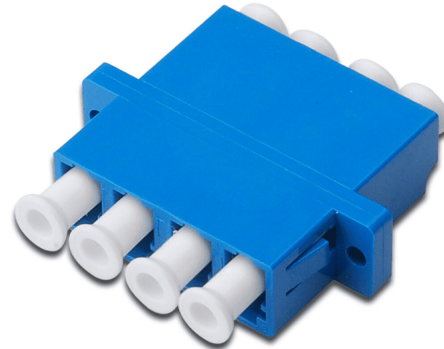

DIGITUS LC / LC Quad Coupler (4-port), Singlemode

DN-96012-1
 EAN 4016032336020

FO coupler, quad, LC to LC, color blue ceramic sleeve, polymer housing, incl. screws

The high quality DIGITUS® fiber optic couplers with ceramic ferrule are the perfect supplement for the assembling of splice boxes. Due to constant quality controls and the accurate processing, the couplers guarantee an optimal performance and link quality. Each coupler is equipped with a dust protection cup, to protect the ferrules against dust. Moreover the couplers are delivered with the suitable mounting material, so that they can be installed and fixed to the front panels immediatly. The perfect performance is achieved by using the

DIGITUS® Pigtails, which are also high quality manufactured and whose connectors interact with the couplers in the best of possible ways.

The best solution for Splice Boxes

- LC / LC
- Quad (4-port)
- Singlemode
- Polymer housing
- Ceramic Sleeve
- Blue color