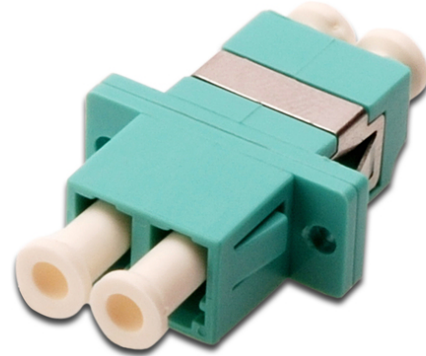

DIGITUS LC / LC Coupler, Multimode

DN-96009-1
 EAN 4016032335917

FO coupler, duplex, LC to LC, MM, color aqua, OM3 ceramic sleeve, polymer housing, incl. screws

The high quality DIGITUS® fiber optic couplers with ceramic ferrule are the perfect supplement for the assembling of splice boxes. Due to constant quality controls and the accurate processing, the couplers guarantee an optimal performance and link quality. Each coupler is equipped with a dust protection cup, to protect the ferrules against dust. Moreover the couplers are delivered with the suitable mounting material, so that they can be installed and fixed to the front panels immediatly. The perfect performance is achieved by using the DIGITUS® Pigtails, which are also high quality manufactured and

whose connectors interact with the couplers in the best of possible ways.

The best solution for Splice Boxes

- LC / LC
- Duplex
- Multimode
- Ceramic Sleeve
- Polymer housing
- Aqua color
- Incl. mounting material