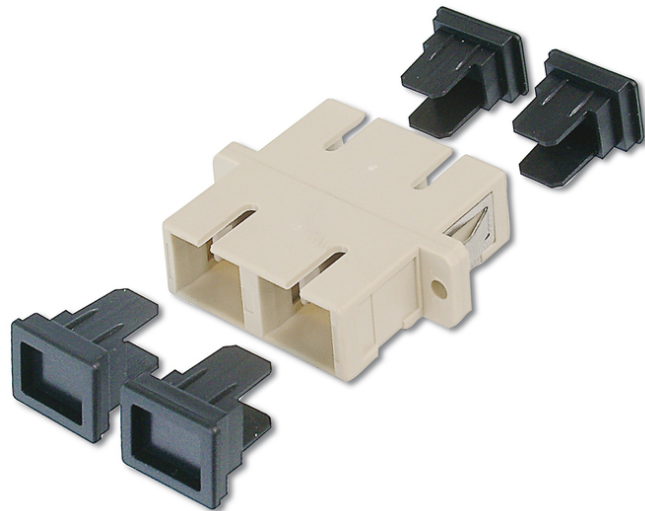

DIGITUS SC / SC Coupler, Multimode

DN-96004-1
 EAN 4016032335665

FO coupler, duplex, SC to SC, MM OM2, color grey ceramic sleeve, polymer housing, incl. screws

The high quality DIGITUS® fiber optic couplers with ceramic ferrule are the perfect supplement for the assembling of splice boxes. Due to constant quality controls and the accurate processing, the couplers guarantee an optimal performance and link quality. Each coupler is equipped with a dust protection cup, to protect the ferrules against dust. Moreover the couplers are delivered with the suitable mounting material, so that they can be installed and fixed to the front panels immediatly. The perfect performance is achieved by using the DIGITUS® Pigtails, which are also high quality manufactured and

whose connectors interact with the couplers in the best of possible ways.

The best solution for Splice Boxes

- SC / SC
- Duplex
- Multimode
- Ceramic Sleeve
- Polymer housing
- Grey color
- incl. fixing material