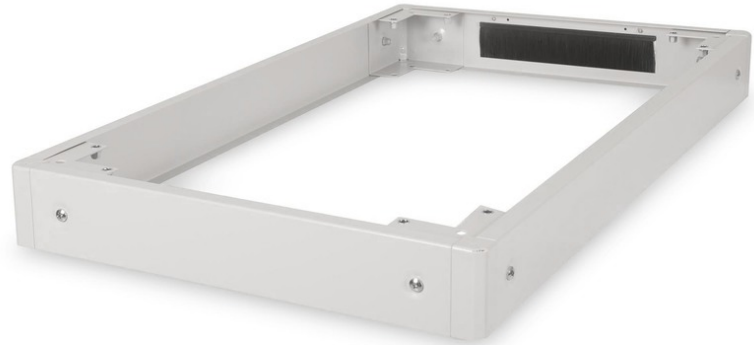

DIGITUS Base for Unique Network & Dynamic Basic cabinets - 600x1000 mm (WxD)

DN-19 PLINTH-6/10-N1

EAN 4016032335375

**Plinth for Unique network racks and Dynamic racks
100x600x1000 mm, grey**

The plinths are available for all 483 mm (19") cabinets in the Unique series and the Dynamic Basic series from DIGITUS. Increases the ground clearance by 100 mm. Up to two plinths can be mounted on top of each other to achieve a height of 200 mm. The interior can be used to store excess cable lengths and for cable management. Supplied unassembled.

The DIGITUS® 483 mm (19") accessories have been developed to meet the high demands of IT infrastructure. It is manufactured according to German quality standards.

- Simple installation under the cabinets

- 1.5 - 2.0 mm thick sheet steel
- Removable side panels
- Rear panel with cable entry and brush strip, 300 x 60 mm
- Maximum load capacity: 1000 kg
- Color: light grey, RAL 7035
- Depth: 1000 mm
- Width: 600 mm
- For cabinet series: Unique Network, Dynamic Basic
- Inch form factor (IEC 60297): 482.6 mm (19")