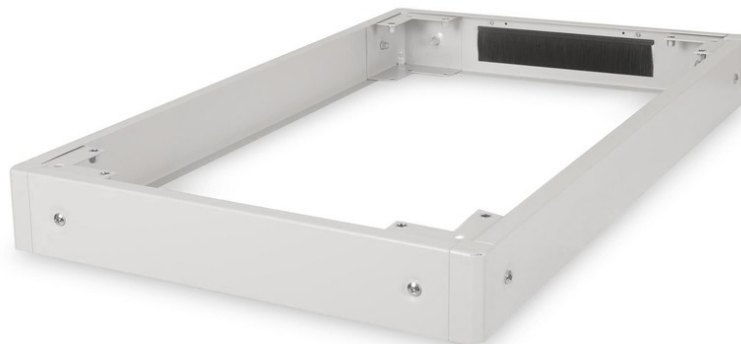

DIGITUS Base for Unique Network & Dynamic Basic cabinets - 600x1000 mm (WxD)

DN-19 PLINTH-6/10-N1
 EAN 4016032335375

**Plinth for Unique network racks and Dynamic racks
 100x600x1000 mm, grey**

The plinths are available for all 483 mm (19") cabinets in the Unique series and the Dynamic Basic series from DIGITUS. Increases the ground clearance by 100 mm. Up to two plinths can be mounted on top of each other to achieve a height of 200 mm. The interior can be used to store excess cable lengths and for cable management. Supplied unassembled.

The DIGITUS® 483 mm (19") accessories have been developed to meet the high demands of IT infrastructure. It is manufactured according to German quality standards.

- Simple installation under the cabinets

- 1.5 - 2.0 mm thick sheet steel
- Removable side panels
- Rear panel with cable entry and brush strip, 300 x 60 mm
- Maximum load capacity: 1000 kg

Attributes

- Color: light grey, RAL 7035
- Depth: 1000 mm
- Width: 600 mm
- For cabinet series: Unique Network, Dynamic Basic
- Inch form factor (IEC 60297): 482.6 mm (19")