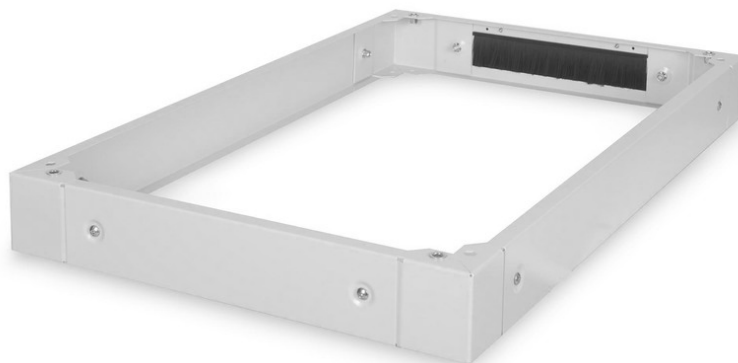

DIGITUS Plinth for Server Cabinets of the Unique Series - 600x1000 mm (WxD)

DN-19 PLINTH-6/10-1
EAN 4016032334965

Plinth for Unique server racks 100x600x1000 mm, color grey (RAL 7035)

The Plinth are available for all 483 mm (19") cabinets of the Unique Series as well as the Dynamic Basic Series of DIGITUS Professional. Extends the floor clearance by 100 mm. Up to two plinth can be stacked to reach 200 mm. The space can be used for the storage of cables and for cable management. The delivery takes place unmounted.

The DIGITUS 483 mm (19") equipment is made for high demand IT-infrastructure solutions, produced on German standards.

- Easy installation underneath the cabinets

- 1.5 - 2.0 mm strong steel sheet
- Removable side panels
- Rear side panel with brush cable entry, 300 x 60 mm
- Color: light grey, RAL 7035
- Depth: 1000 mm
- Width: 600 mm
- For cabinet series: Unique Server
- Inch form factor (IEC 60297): 482.6 mm (19")