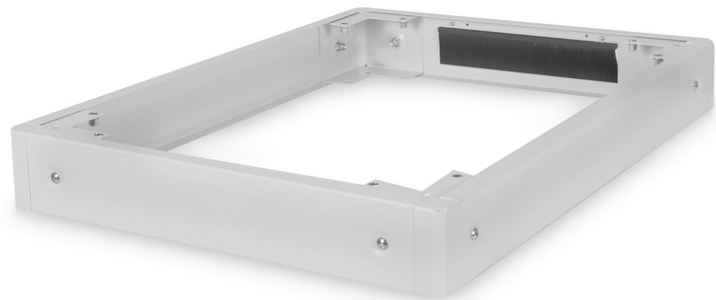

DIGITUS Plinth for Network Cabinets of the Unique & Dynamic Basic Series - 600x800 mm (WxD)

DN-19 PLINTH-6/8-1
EAN 4016032333050

Plinth for network racks Unique & Dynamic Basic 100x600x800 mm, color grey (RAL 7035)

The Plinth are available for all 483 mm (19") cabinets of the Unique Series as well as the Dynamic Basic Series of DIGITUS Professional. Extends the floor clearance by 100 mm. Up to two plinth can be stacked to reach 200 mm. The space can be used for the storage of cables and for cable management. The delivery takes place unmounted.

The DIGITUS 483 mm (19") equipment is made for high demand IT-infrastructure solutions, produced on German standards.

- Easy installation underneath the cabinets

- 1.5 - 2.0 mm strong steel sheet
- Removable side panels
- Rear side panel with brush cable entry, 300 x 60 mm
- Color: light grey, RAL 7035
- Depth: 800 mm
- Width: 600 mm
- For cabinet series: Unique Network, Dynamic Basic
- Inch form factor (IEC 60297): 482.6 mm (19")