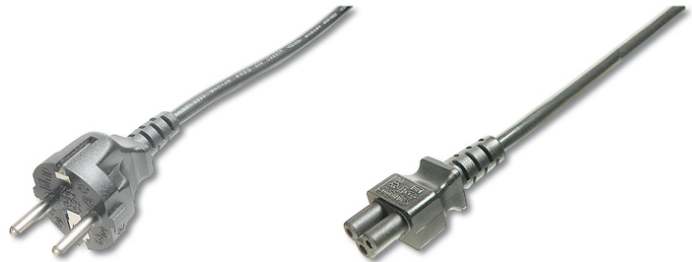

DIGITUS German Power Cord connection cable

AK-440115-012-S
 EAN 4016032322788

Power Cord, CEE 7/7 (Typ-F) - C5 M/F, 1.2m, H05VV-F3G 0.75qmm, bl

This power cord connection cable, also known as „Micky Mouse“- or „cloverleaf“ connector, is used for the connection of a Laptop or power supply unit to the German indoor power supply system (outlet).

Corresponds to the German guidelines

- Assortment: Device Connection Cables
- Cable standard: H05 VV F3G
- Color cable: black
- Color connector: black

- Connector 1: Schuko (CEE 7/7), plug
- Connector 2: IEC C5, jack
- Connector surface: nickel-plated
- Current load capacity: 250V/10A
- Hoods: molded
- Lead cross-section: 0.75qmm
- Packaging: Polybag
- Wire material: CU
- Length: 1.2 m
- Shielding: Unshielded