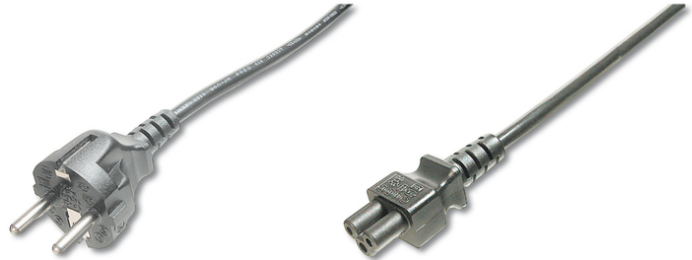

DIGITUS German Power Cord connection cable

AK-440103-018-S
 EAN 4016032311799

Power Cord, CEE 7/7 (Typ-F) - C5 M/F, 1.8m, H05VV-F3G 0.75qmm, black

This power cord connection cable, also known as „Micky Mouse“- or „cloverleaf“ connector, is used for the connection of a Laptop or power supply unit to the German indoor power supply system (outlet).

Approved for all European countries

- Assortment: Device Connection Cables
- Cable standard: H05 VV F3G
- Color cable: black
- Color connector: black

- Connector 1: Schuko (CEE 7/7), plug
- Connector 2: IEC C5, jack
- Connector surface: nickel-plated
- Current load capacity: 250V/10A
- Hoods: molded
- Lead cross-section: 0.75qmm
- Packaging: Polybag
- Wire material: CU
- Length: 1.8 m
- Shielding: Unshielded