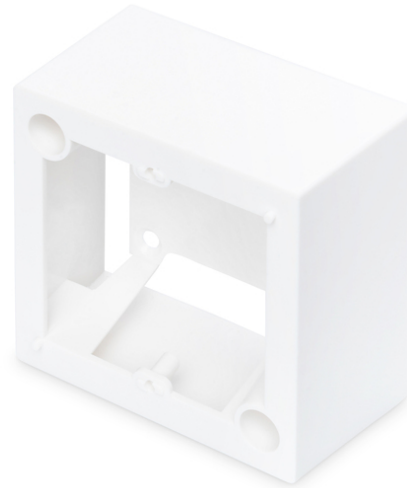

DIGITUS Surface Mountbox for Walloutlet Faceplates 80x80 mm, French Type

DN-93804
EAN 4016032309987

Surface mount box for faceplates 80x80 mm, color pure white, French layout

The DIGITUS® Surface mount boxes for keystone outlets are the perfect solution to extend your data outlets. Available layouts: German, French, British.

- Layout keystone entry: 90° outlet
- Area of application: Cavity socket, trunking, surface mount box
- Norms: ISO/IEC 11801 3rd Ed., EN 50173-1, EIA/TIA 568-C
- General properties:
- Suitable for installation in trunking, flush and surface mount
- Integrated dust cover

- Plastic label field
- Design compatible to current switch ranges of switch manufacturers
- Technical properties:
- Wall outlet material: Die-cast metal
- Central plate material: ABS UL 94V-0
- Frame material: ABS UL 94V-0
- Surface mount box material: ABS UL 94V-0
- Physical properties:
- Operation temperature: -20° C to +70 °C (ISO/IEC 11801, EN 50173-1, ANSI/TIA/EIA 568 C)