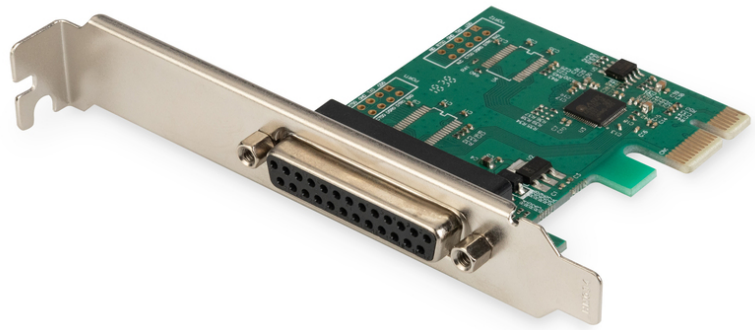

DIGITUS 1-Port Parallel Interface Card, PCI Express

DS-30020-1
EAN 4016032309383

Parallel I/O PCIeexpress Add-On card 1-port, incl. low profile, chipset:AX99100

Get more out of your parallel peripherals! The DIGITUS® parallel interface card, PCIe helps your old parallel devices perform like never before! With data transfer speeds of up to 2.5 Mbts/sec – up to 3 times faster than built-in parallel ports!

Take full advantage of all your high-speed parallel devices

- 1x DSUB 25, parallel port, jack
- Chipset: AX99100
- Data transfer rate up to 1,5 Mbps
- Supports enhanced capability port (ECP)

- Compliant with PCI Express base specification 2.0
- Compliant with PCI power management 1.2
- Incl. low profile bracket
- Operating temperature: 0 °C - 70 °C
- Operating humidity: 0% - 85% RH (non-condensing)
- Supports Windows 10, 8.1, 8, 7, Vista, XP, Mac OS X and Linux

Package contents

- 1-Port Parallel Interface Card, PCI Express
- Low profile bracket
- Driver CD
- Manual

Logistics						
	Number (pcs)	Weight (kg)	Depth (cm)	Width (cm)	Height (cm)	cm³
Packaging Unit Carton	40	8.40	38.00	38.00	30.00	0.00
Packaging Unit Inside	1	0.21	3.00	14.00	16.00	672.00
Packaging Unit Single	1	0.21	3.00	14.00	16.00	672.00
Net single without Packaging	0	0.00	0.00	0.00	0.00	0.00