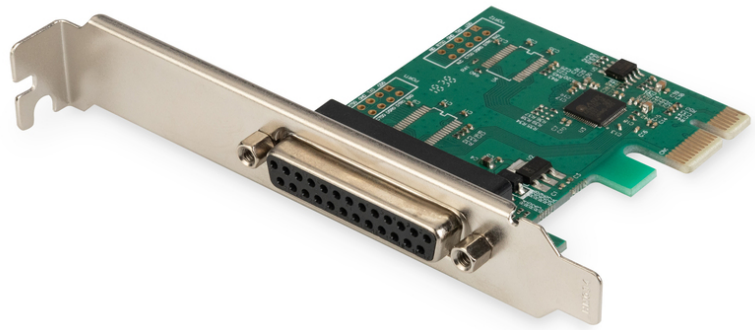

# DIGITUS 1-Port Parallel Interface Card, PCI Express

DS-30020-1  
EAN 4016032309383

**Parallel I/O PCIeexpress Add-On card 1-port, incl. low profile, chipset:AX99100**

Get more out of your parallel peripherals! The DIGITUS® parallel interface card, PCIe helps your old parallel devices perform like never before! With data transfer speeds of up to 2.5 Mbits/sec – up to 3 times faster than built-in parallel ports!

**Take full advantage of all your high-speed parallel devices**

- 1x DSUB 25, parallel port, jack
- Chipset: AX99100
- Data transfer rate up to 1,5 Mbps
- Supports enhanced capability port (ECP)

- Compliant with PCI Express base specification 2.0
- Compliant with PCI power management 1.2
- Incl. low profile bracket
- Operating temperature: 0 °C - 70 °C
- Operating humidity: 0% - 85% RH (non-condensing)
- Supports Windows 10, 8.1, 8, 7, Vista, XP, Mac OS X and Linux

**Package contents**

- 1-Port Parallel Interface Card, PCI Express
- Low profile bracket
- Driver CD
- Manual

Logistics						
	Number (pcs)	Weight (kg)	Depth (cm)	Width (cm)	Height (cm)	cm³
Packaging Unit Carton	40	8.40	38.00	38.00	30.00	43,320.00
Packaging Unit Inside	1	0.21	3.00	14.00	16.00	672.00
Packaging Unit Single	1	0.21	3.00	14.00	16.00	672.00
Net single without Packaging	0	0.00	0.00	0.00	0.00	0.00