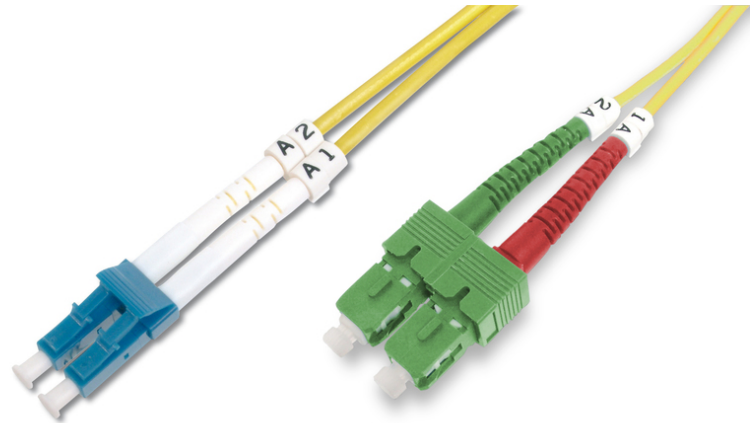

# DIGITUS Fiber Optic Singlemode Patchcable SC ( APC ) to LC ( PC )

DK-292SCA3LC-02  
EAN 4016032309277

**FO patch cord, duplex, SC (APC) to LC (PC) SM OS2 09/125 μ, 2 m**

FO patch cord, duplex, SC (APC) to LC (PC),SM OS2 09/125 μ, 2 m

**Future-oriented standards and high-end quality for your network.**

- Duplex cable
- LSOH
- Connector with ceramic ferrule
- Cable diameter 2 mm
- Single packed with test-report
- Assortment: Fiber Optic Patch Cables
- Boot: single-color

- Cable diameter: 3 mm
- Cable jacket: LSOH
- Cable type: I-VH 2E9/125μ
- Color cable: yellow
- Connector 1: SC (APC)
- Connector 2: LC
- Fiber class: OS2
- Fiber diameter: 9/125μ
- Mode: Singlemode
- Packaging: DIGITUS Polybag
- Length: 2 m