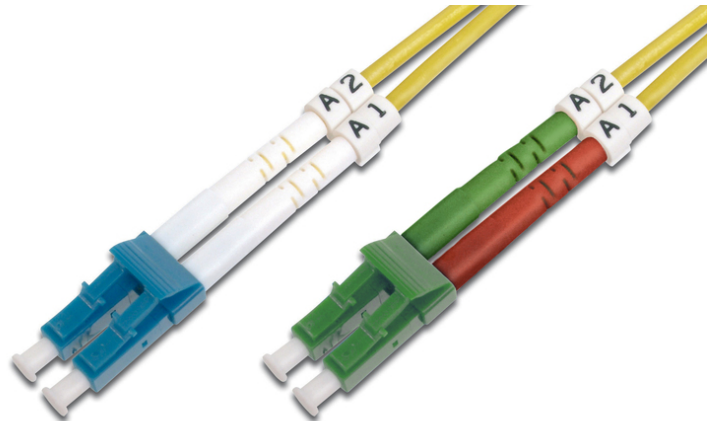

DIGITUS Fiber Optic Singlemode Patch Cord, LC (APC) / LC

DK-293LCA3LC-02
 EAN 4016032309154

FO patch cord, duplex, LC (APC) to LC (PC) SM OS2 09/125 μ, 2 m

FO patch cord, duplex, LC (APC) to LC (PC),SM OS2 09/125 μ, 2 m

Future-oriented standards and high-end quality for your network.

- Duplex cable
- LSOH
- Connector with ceramic ferrule
- Cable diameter 2 mm
- Single packed with test-report
- Assortment: Fiber Optic Patch Cables
- Boot: single-color

- Cable diameter: 3 mm
- Cable jacket: LSOH
- Cable type: I-VH 2E9/125μ
- Color cable: yellow
- Connector 1: LC (APC)
- Connector 2: LC
- Fiber class: OS2
- Fiber diameter: 9/125μ
- Mode: Singlemode
- Packaging: DIGITUS Polybag
- Length: 2 m