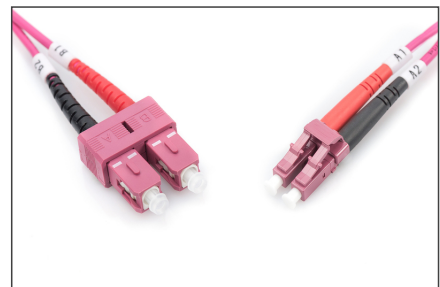

DIGITUS Fiber Optic Multimode Patch Cord, OM4, LC / SC

DK-2532-02-4
 EAN 4016032308928

FO patch cord, duplex, LC to SC MM OM4 50/125 μ, 2 m

FO patch cord, duplex, LC to SC,MM OM4 50/125 μ, 2 m

Future-oriented standards and high-end quality for your network.

- Duplex cable
- LSOH
- Connector with ceramic ferrule
- Cable diameter 2 mm
- Single packed with test-report
- Color: RAL 4003
- Assortment: Fiber Optic Patch Cables
- Boot: two-color

- Cable diameter: 2 mm
- Cable jacket: LSOH
- Cable type: I-VH 2G50/125μ
- Color cable: erika violet
- Connector 1: LC
- Connector 2: SC
- Fiber class: OM4
- Fiber diameter: 50/125μ
- Mode: Multimode
- Packaging: DIGITUS Polybag
- Length: 2 m

More images:

Part No.	DK-2532-02-4			
Lenght	2 m			
Cable Type	Duplex MM 50/125		OM4 LSZH	
	END A		END B	
Connector Type	LC		SC	
	0.16	0.13	0.15	0.14
Insertion Loss (dB)	41.20	39.10	38.20	42.30
Return Loss (dB)	PASS			
Q.C.	PASS			