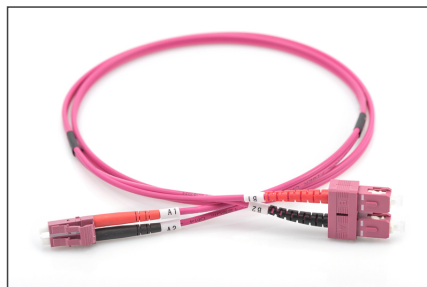

DIGITUS Fiber Optic Multimode Patch Cord, OM4, LC / SC

DK-2532-02-4
 EAN 4016032308928

FO patch cord, duplex, LC to SC MM OM4 50/125 μ, 2 m

FO patch cord, duplex, LC to SC,MM OM4 50/125 μ, 2 m

Future-oriented standards and high-end quality for your network.

- Duplex cable
- LSOH
- Connector with ceramic ferrule
- Cable diameter 2 mm
- Single packed with test-report
- Color: RAL 4003
- Assortment: Fiber Optic Patch Cables
- Boot: two-color

- Cable diameter: 2 mm
- Cable jacket: LSOH
- Cable type: I-VH 2G50/125μ
- Color cable: erika violet
- Connector 1: LC
- Connector 2: SC
- Fiber class: OM4
- Fiber diameter: 50/125μ
- Mode: Multimode
- Packaging: DIGITUS Polybag
- Length: 2 m

More images:

Part No.	DK-2532-02-4			
Lenght	2 m			
Cable Type	Duplex MM 50/125		OM4 LSZH	
	END A		END B	
Connector Type	LC		SC	
	0.16	0.13	0.15	0.14
Insertion Loss (dB)	41.20	39.10	38.20	42.30
Return Loss (dB)	PASS			
Q.C.	PASS			