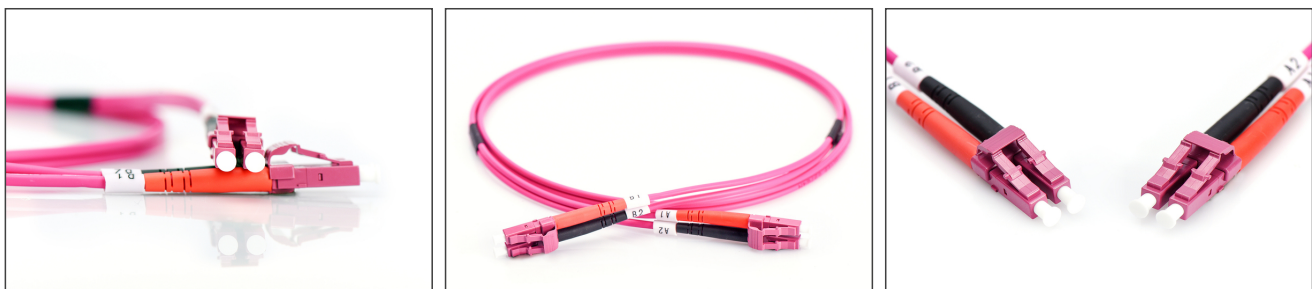

# DIGITUS Fiber Optic Multimode Patchcord, OM4, LC / LC

DK-2533-01-4  
EAN 4016032308799

**FO patch cord, duplex, LC to LC MM OM4 50/125 μ, 1 m**

FO patch cord, duplex, LC to LC,MM OM4 50/125 μ, 1 m

**Future-oriented standards and high-end quality for your network.**

- Duplex cable
- LSOH
- Connector with ceramic ferrule
- Cable diameter 2 mm
- Single packed with test-report
- Color: RAL 4003

**Attributes**

- Assortment: Fiber Optic Patch Cables
- Boot: single-color

- Cable diameter: 2 mm
- Cable jacket: LSOH
- Cable type: I-VH 2G50/125μ
- Color cable: erika violet
- Connector 1: LC
- Connector 2: LC
- Fiber class: OM4
- Fiber diameter: 50/125μ
- Mode: Multimode
- Number of connectors side 1: 2
- Number of connectors side 2: 2
- Packaging: DIGITUS Polybag
- Length: 1 m

**More images:**

Part No.	DK-2533-01-4			
Lenght	1 m			
Cable Type	Duplex MM 50/125		OM4 LSZH	
	END A		END B	
Connector Type	LC		LC	
	LC	LC	LC	LC
Insertion Loss (dB)	0.06	0.09	0.17	0.11
Return Loss (dB)	37.7	30.1	39.5	39.7
Q.C.	PASS			