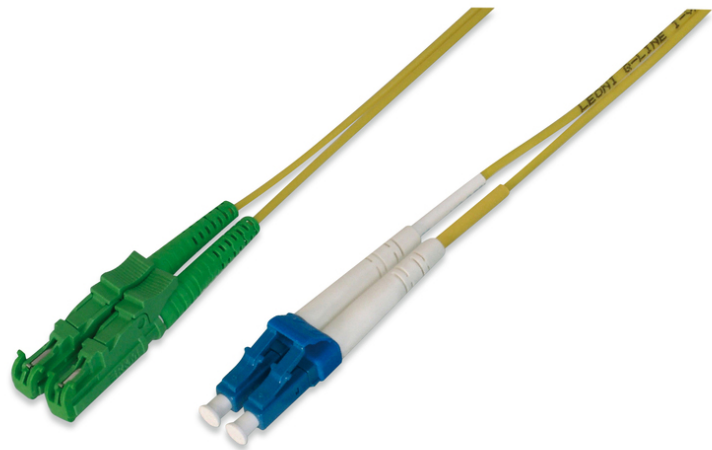

# DIGITUS Fiber Optic Patch Cord, E2000 (8° APC) to LC (UPC), Singlemode

AL-9E2000LC-10I  
 EAN 4016032308331

**FO patch cord, duplex, E2000 (APC) to LC (UPC) R+M, SM OS2 09/125 μ, 10 m**

DIGITUS® Professional offers a wide range of high quality fiber optic patch cables. Practically every request and every requirement is covered by the broad range of cable types. The product range includes OM1, OM2, OM3 and OS2 versions. DIGITUS® fiber optic installation cables guarantee the best performance and fail-safety. All cables are single packed a polybag with test report.

**Cost reduction by verifiable quality and high performance.**

- Duplex cable
- LSOH
- Connector with ceramic ferrule

- Single packed with test-report
- Single packed with test-report
- Assortment: Fiber Optic Patch Cables
- Boot: single-color
- Cable type: I-VH 2E9/125μ
- Color cable: yellow
- Connector 1: E2000 (APC)
- Connector 2: LC
- Fiber class: OS2
- Fiber diameter: 9/125μ
- Mode: Singlemode
- Packaging: Polybag
- Length: 10 m