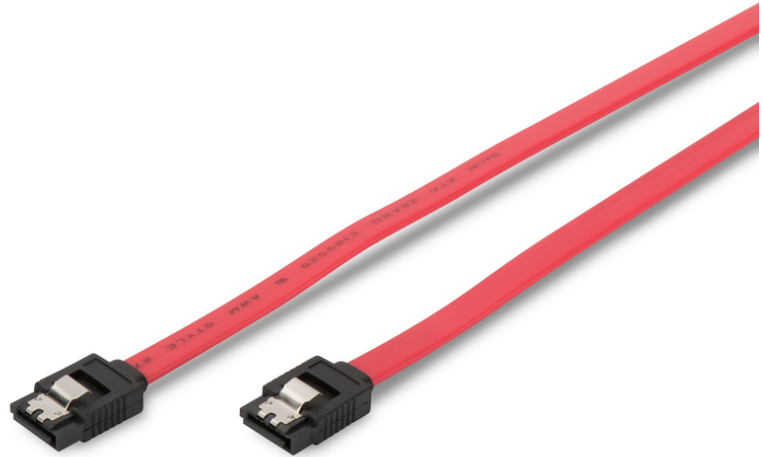

# DIGITUS SATA connection cable

**AK-400102-005-R**  
**EAN 4016032299950**

**SATA connection cable, L-type, w/ latch F/F, 0.5m, straight, SATA II/III, re**

This internal data cable used to connect Serial-ATA Hard Drives as well as CD-/DVD/Blue-Ray Recorder to the Mainboard, for example. It's also downward compatible to SATA rev. II/I

**With latch for a secure connection**

- Assortment: SATA Cables
- AWG: 28
- Color cable: red
- Color connector: black

- Connector 1: SATA (7pin) connector, L-type
- Connector 2: SATA (7pin) connector, L-type
- Data rate: 6 Gbit/s
- Hoods: molded
- Interlock: Metal latch
- Packaging: Polybag
- Style: Flat cable
- Version: SATA Revision 3
- Wire material: CU
- Length: 0.5 m
- Shielding: Unshielded