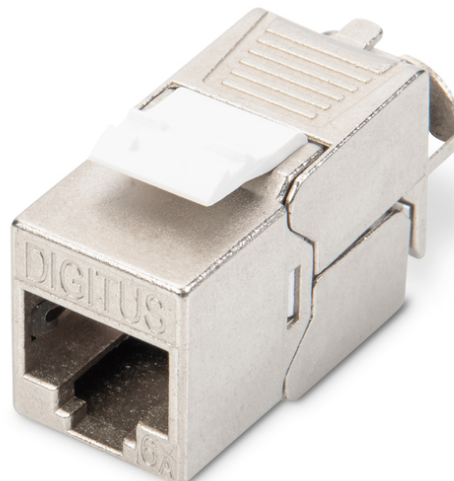

# DIGITUS CAT 6A Keystone Module, shielded, toolfree Modul

DN-93615  
EAN 4016032293767

### CAT 6A Keystone Jack, shielded, tool free connection

The shielded cat. 6A keystone module set DN-93615 from DIGITUS® impresses with future-oriented standards and high-end quality for your network. The compact design makes series installation possible in a 483 mm (19") 1U panel. Tool-free installation uses LSA rails color-coded in accordance with EIA/TIA 568 A&B. Its compact design also means that the module fits in design-compatible modular junction boxes.

#### Quick and safe wire terminations without any special tool

- Category 6A 10GBase-T, 500 MHz
- ISO/IEC 11801 3rd Edition, EN 50173-1
- Suitable for PoE/PoE+/4PPoE (IEEE 802.3af, 802.3at, 802.3bt)
- Suitable for modular patch panel and modular wall outlet installation.
- RJ45-jack, 8P8C
- Cable installation via insulation-displacement connectors, color coded in accordance with EIA/TIA 568 A & B
- Cable grip and cable fixation using intelligent cable manager
- Tool-free mounting connection
- 360° shield contact

- Case material: Zinc die-cast – nickel-plated
- Contact material: Phosphor bronze
- Contact coating: Nickel, gold-plated 0.5 μ
- Insertion force: Max. 30N (as per IEC 60603-7-51)
- Holding force: 7.7 kg between jack and plug
- Operating temperature range: -20 °C to +70 °C (ISO/IEC 11801, ANSI/TIA 568 C.2)
- Mating cycles: ≥ 750 (ISO/IEC 11801, IEC 60603-7-51)
- Copper cable diameter: AWG (26/7 – 22/1), stranded and solid wire
- Tested with AWG 22/1 solid installation cable
- (DIGITUS® DK-174X-A-VH-X; AWG 22/1 cat. 7A installation cable)
- Dielectric strength: 1000 VDC (contact/contact), 1500 VDC (contact/ground)
- Tool-free installation using LSA insulation-displacement connectors color coded in accordance with EIA/TIA 568 A & B
- Intelligent cable manager (resealable)
- Dimensions (HxWxD): 21.0 x 14.5 x 34.5 mm
- Weight: 19.5 g
- Weight: 22 g