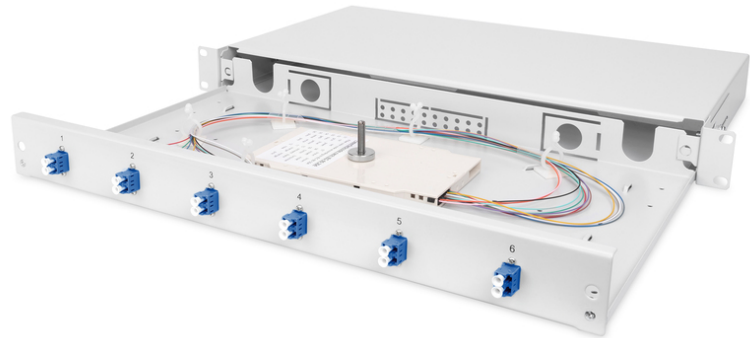

DIGITUS Fiber Optic Splice Box, Equipped, LC, OS2

DN-96330/9
EAN 4016032278429

FO splice box, 1U, equipped, 6x LC DX, OS2 incl. splice cassette, colored pigtails, couplers

FO splice box, 1U, equipped, 6x LC DX, OS2, incl. splice cassette, colored pigtails, couplers

- Completely prefabricated, fiber pigtails exposed and inserted into the splice cassette(s)
- Colored pigtails
- Couplers with ceramic sleeve
- Couplers in polymer housing
- Carrier housing made of 1.0 mm steel sheet, varnished
- 1 height unit (44.45 mm)

- 483mm width (19")
- 240mm depth
- M20/M25 screw, cassette, cassette cover and strain relief included
- Sliding
- Assembly: Splice Box
- Color: light grey, RAL 7035
- Connector type: LC / UPC / duplex
- Fiber class: OS2
- Number of fibers: 12
- Type: sliding