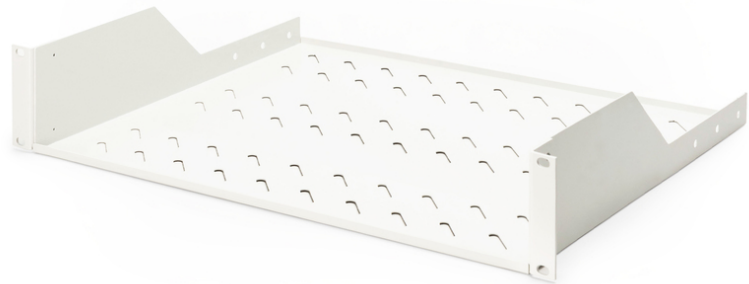

# DIGITUS Shelf for Fixed Installation in 483 mm (19") Cabinets

DN-97610  
 EAN 4016032275091

**2U fixed shelf for racks from 450 mm depth 88,5x483x352 mm, up to 25 kg, grey (RAL 7035)**

The shelves for fixed mounting can be installed easy on the two front 483 mm (19") profile rails of your 483 mm (19") network- or server cabinet. Due to their stable, perforated steel sheet with a high load capacity, they are the optimal surface for components which are not 483 mm (19") suitable.

- Fixed installation
- sturdy, perforated steel sheet
- incl. fixing material
- 2-point fixing (front 19" profile rails)

**Attributes**

- Color: light grey, RAL 7035
- Load capacity: 25 kg
- Mounting type: Fixed mounting
- Units: 2
- Inch form factor (IEC 60297): 482.6 mm (19")
- Suitable cabinet depth: ≥ 450 mm