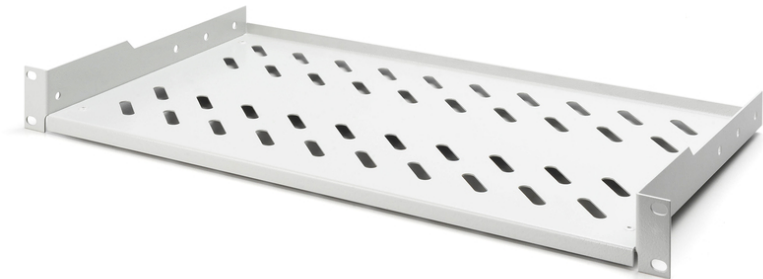

DIGITUS Shelf for fixed installation in 483 mm (19") cabinets

DN-97609
EAN 4016032275084

1U fixed shelf for racks from 400 mm depth 45x482x250 mm, up to 15 kg, grey (RAL 7035)

The shelves for fixed installation can be easily installed on the front 483 mm (19") profile rails of your 483 mm (19") network or server enclosure. Thanks to the sturdy, perforated metal sheet with a high load capacity, they are the ideal support surface for components that cannot be installed in 483 mm (19") rails.

- Fixed installation
- Sturdy, perforated metal sheet
- incl. mounting material
- 2-point mounting (front 19" profile rails)

- Width x depth of shelf inside: 441x250mm

Attributes

- Color: light grey, RAL 7035
- Load capacity: 15 kg
- Mounting type: Fixed mounting
- Units: 1
- Inch form factor (IEC 60297): 482.6 mm (19")
- Suitable cabinet depth: all