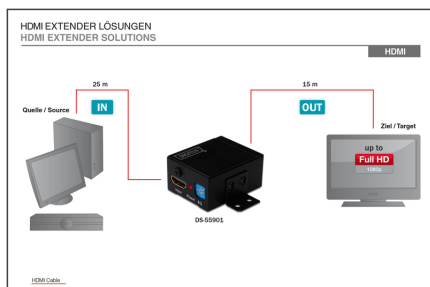

More images:

VIDEO VERLÄNGERUNGEN
VIDEO EXTENSIONS

M= Meter / meters

Model	Resolution	Distance (m)
HDMI	DS-55900-1 (all resolutions)	30 M
	DS-55901	30 M
	DS-55900	30 M
	DS-55902 (all resolutions)	30 M
	DS-55900 (all resolutions)	100 M
VGA	DS-55900-1	30 M
	DS-55900 (all resolutions)	100 M
	DS-55900	30 M
	DS-55902 (all resolutions)	100 M
DVI	DS-55901	30 M
	DS-55901	30 M
	DS-55901	30 M
	DS-55901	30 M