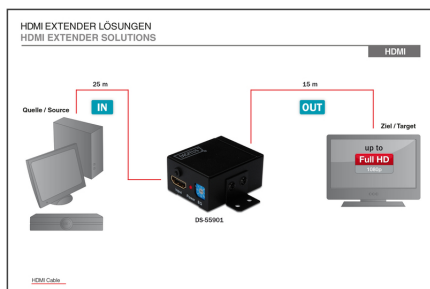

More images: