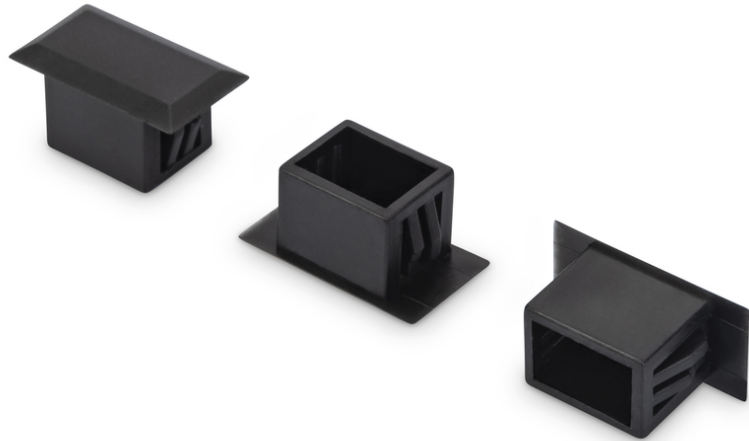

DIGITUS Fiber blind plate

AL-BP-LCD
 EAN 4016032262879

Blindplate for LC duplex holes 100 pcs.

Blindplate for LC duplex holes, 100 pcs.

- Used in termination boxes to cover ports not used

- Avoids dust and dirt in termination boxes
- Shipment: 100 pcs. per poly bag
- Material: plastic, black